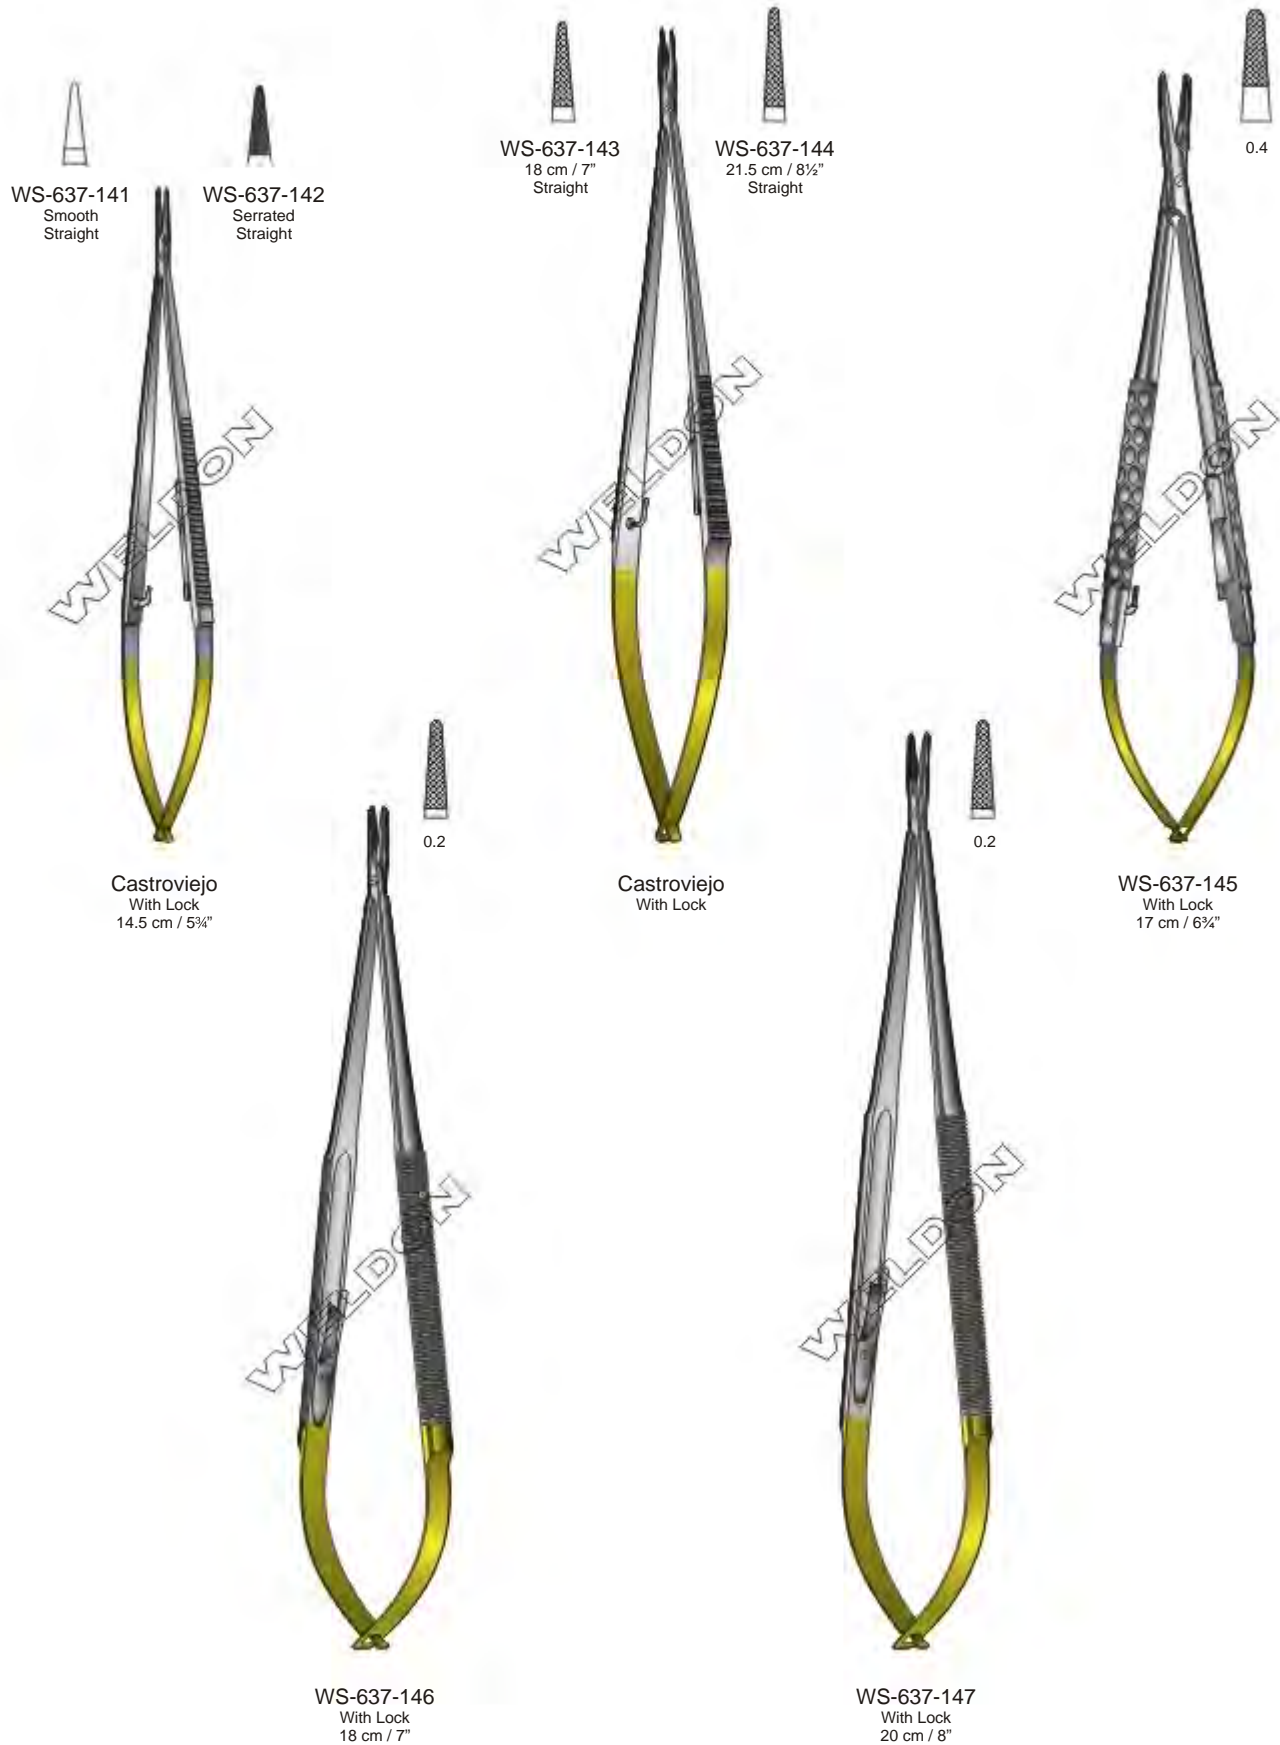

Micro Needle Holders, Round Grip | Micro Porta Agujas Con Apertón Redondo
Mikro-Nadelhalter mit Rundriffen

WS-636-131
Straight

WS-636-132
Curved

Barraquer
12 cm / 4 3/4"
Without Lock

WS-636-133
Straight

WS-636-134
Curved

Barraquer
12 cm / 4 3/4"
With Lock

WS-636-135
11.5 cm / 4 1/2"
Straight

WS-636-136
12 cm / 4 3/4"
Curved

Barraquer
Without Lock

WS-636-137
Straight

WS-636-138
Curved

Reil
15 cm / 6"
Without Lock

WS-636-139
Straight

WS-636-140
Curved

15 cm / 6"
With Lock

Micro Needle Holders with T/C Inserts | Micro Porta Agujas Con T/C | T/C Mikro-Nadelhalter

Micro Needle Holders, Flat Grip | Micro Porta Agujas Con Apertón Plano
Mikro-Nadelhater mit Flachgriffen

WS-638-148
Straight

WS-638-149
Curved

Castroviejo
With Lock
14.5 cm / 5 3/4"

WS-638-150
Straight

WS-638-151
Straight

Jacobson
Without Lock
18.5 cm / 7 1/4"

WS-638-155
Straight

WS-638-156
Curved