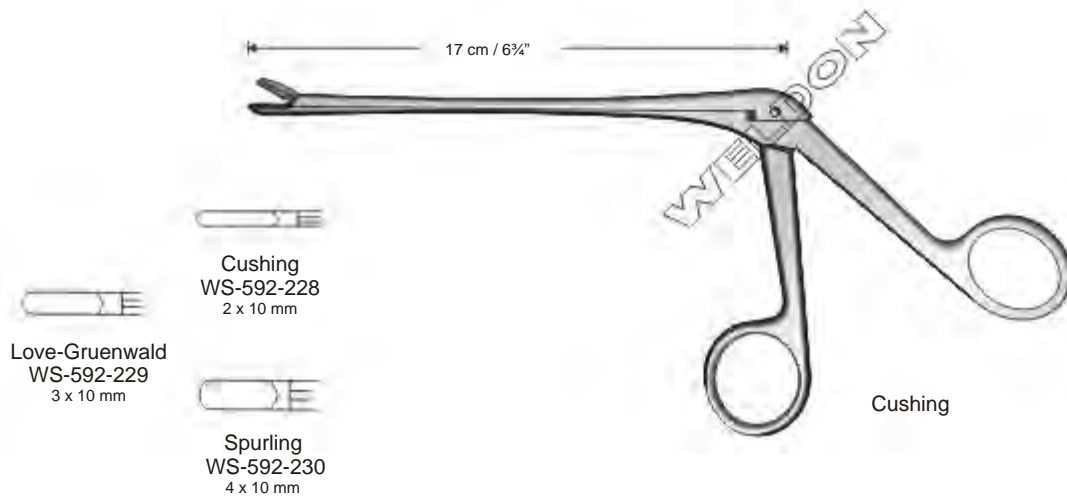

**Bone Punches, Laminectomy Rongeurs | Pinzas Sabacobados, Pinzas Para Laminectomia
Keilbenstanzen, Laminektomieezangen**