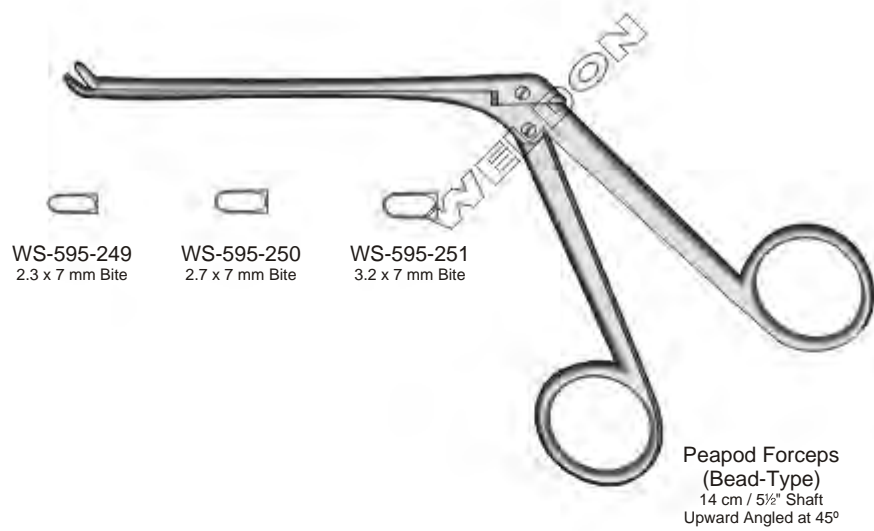

Bone Punches, Laminectomy Rongeurs | Pinzas Sabacobados, Pinzas Para Laminectomia
Keilbenstanzen, Leminektomiezzangen