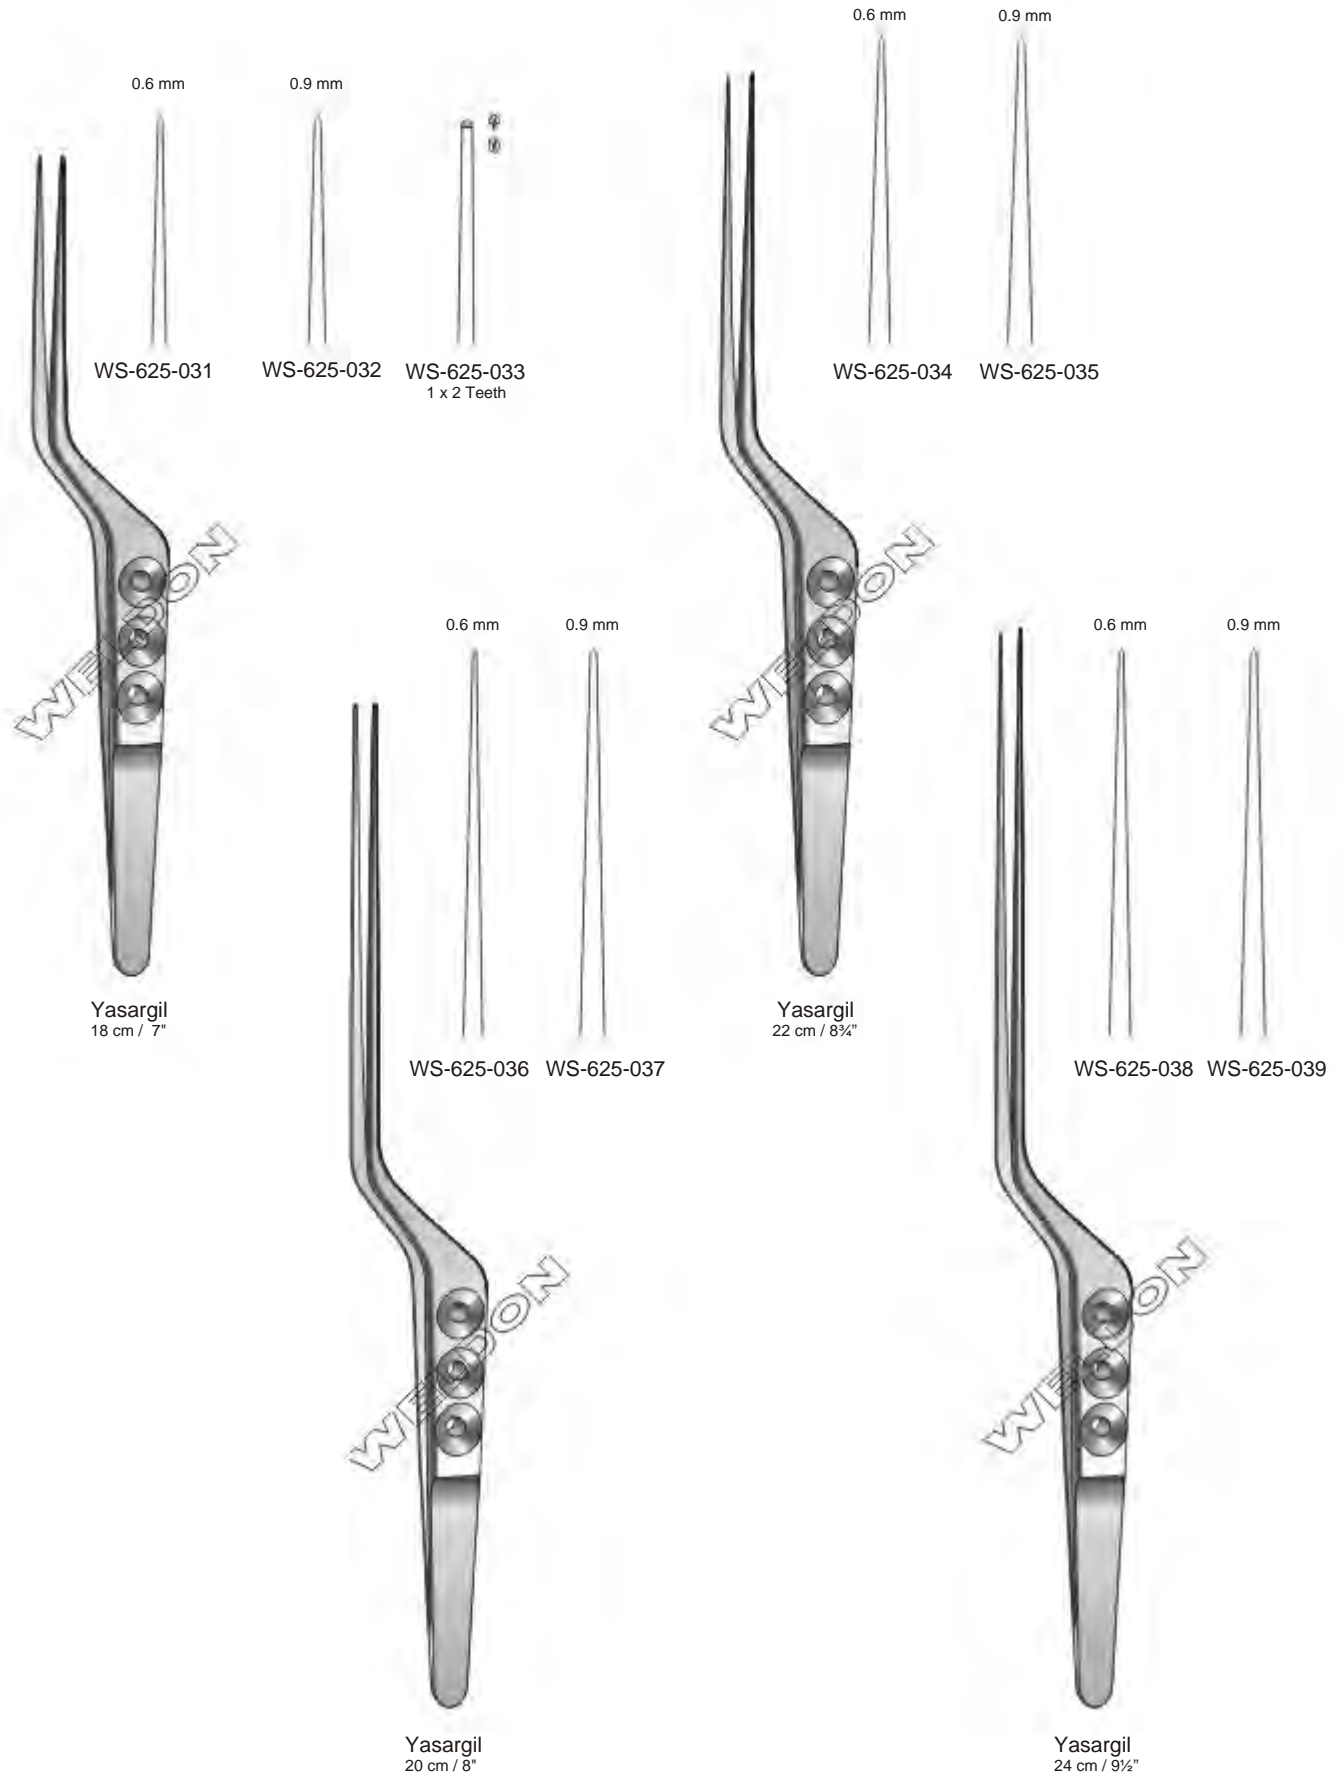

Yasargil
22 cm / 8 3/4"
Cup Shaped Tip

Yasargil
22 cm / 8 3/4"
Flat, Serrated

Heifetz
22 cm / 8 3/4"
Curette Shaped Tip
Toothed Jaw

Yasargil
WS-622-018
22 cm / 8³/₄"
Curette Shape, Serrated Tip

Yasargil
WS-622-019
22 cm / 8³/₄"
Curette Shape, Serrated Tip

WS-622-020
Ring Ø 3 mm
Curved to Left

WS-622-021
Ring Ø 3 mm
Curved to Right

Samii
22 cm / 8³/₄"
Curette Shape

Micro
WS-624-028
18.5 cm / 7 1/4"

Micro
WS-624-029
18.5 cm / 7 1/4"

Yasargil
WS-624-030
18 cm / 7"