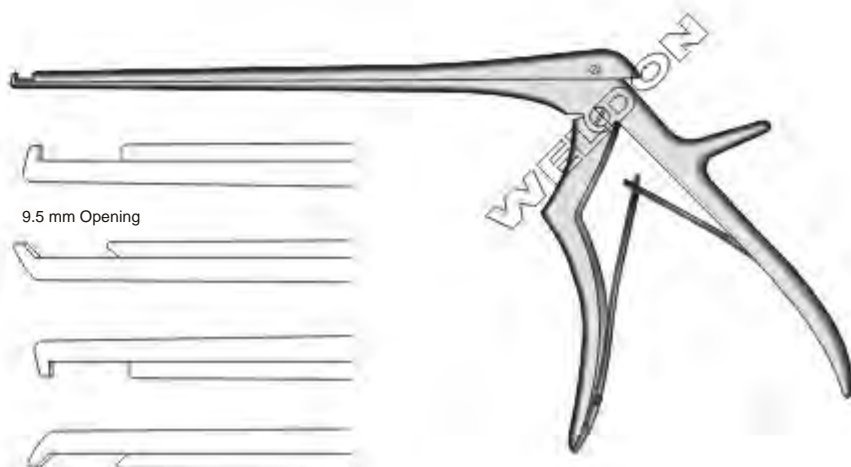

Sella Punches
18 cm / 7" Shaft

WS-587-164	90° Upward Bite
WS-587-165	40° Upward Bite
WS-587-166	90° Downward Bite
WS-587-167	40° Downward Bite
	2 mm Bite