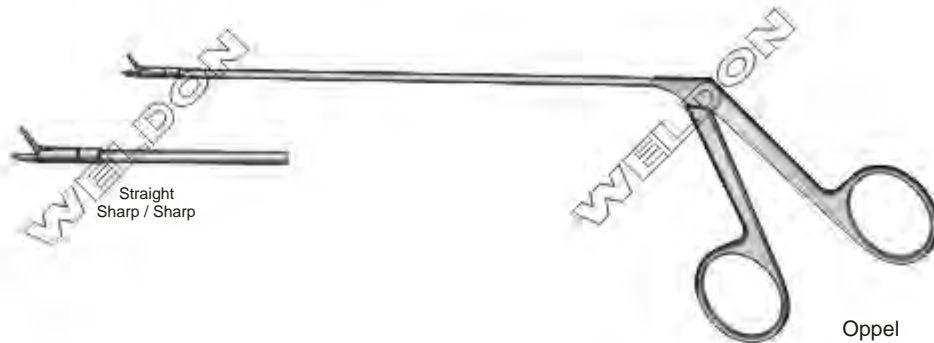

Caspar
WS-616-001
Straight
360° Rotatable

Fahlbusch
WS-616-002
Very Fine Model
Upward Cutting

Nicola
WS-616-003

With Tubular Shaft

WS-616-004
With Hand Grip
18 cm / 7"

Straight
Sharp / Sharp

Oppel
WS-617-005
Micro Scissors
Flexible
Vertical Cutting