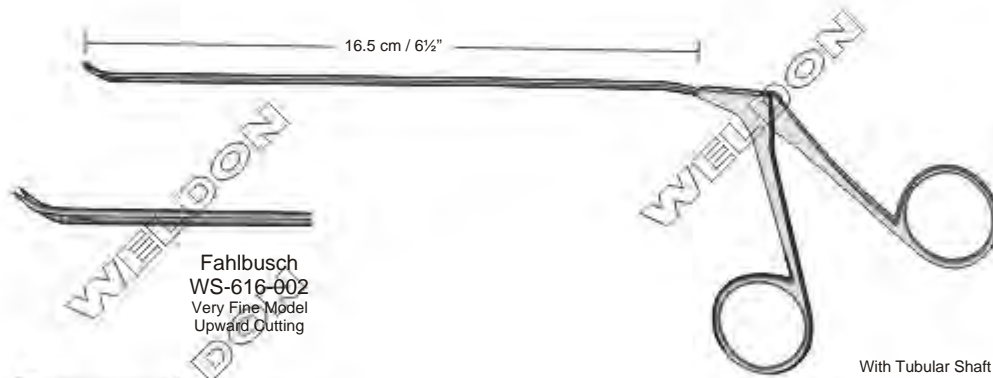

Fahlbusch
WS-616-002
Very Fine Model
Upward Cutting

Nicola
WS-616-003

With Tubular Shaft