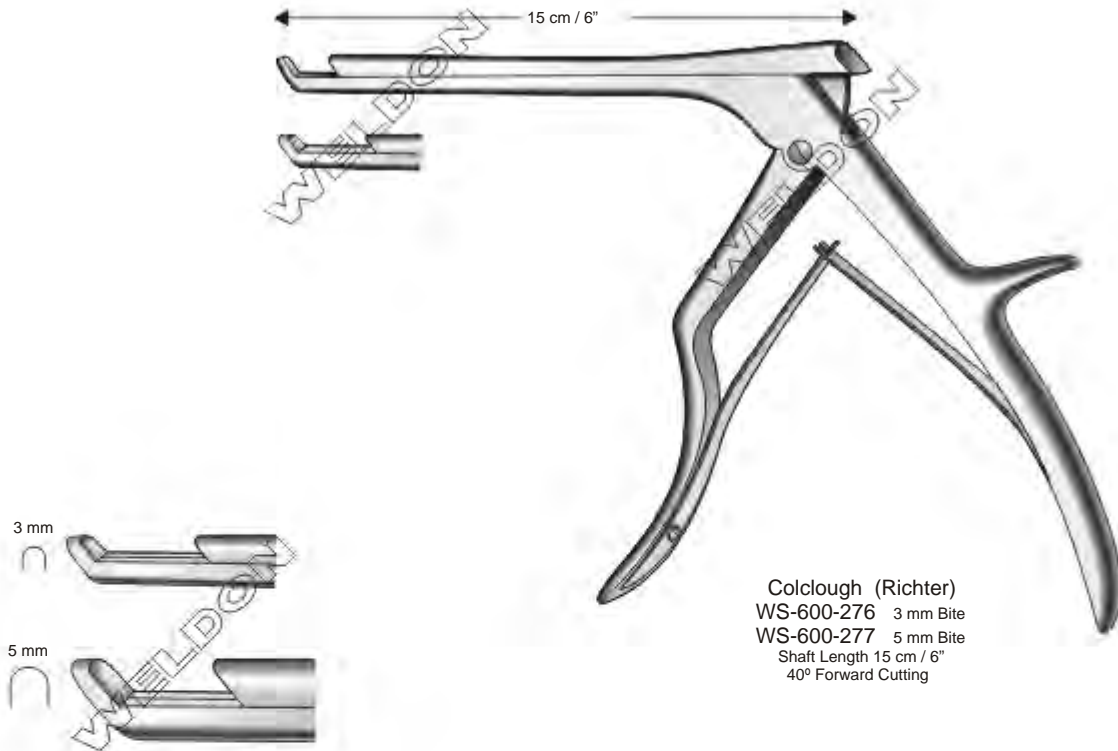

Bone Punches, Laminectomy Rongeurs | Pinzas Sabacobados, Pinzas Para Laminectomia
Keilbenstanzen, Laminektomie zangen