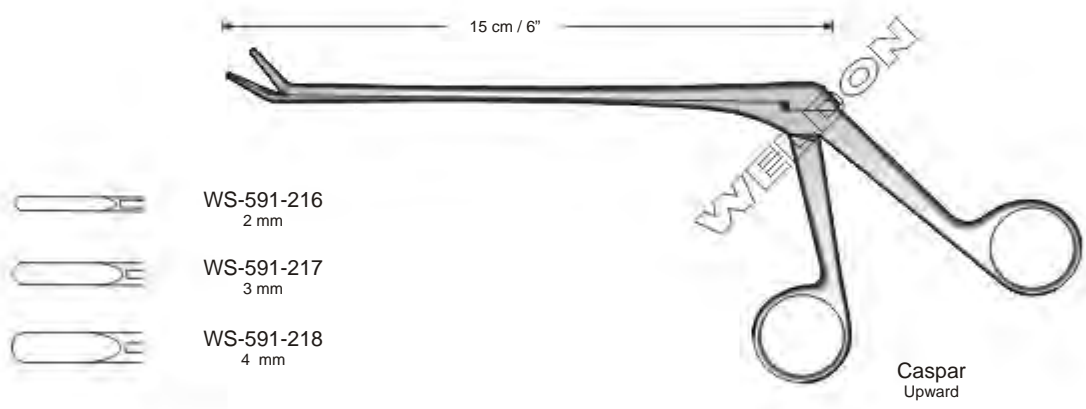

Love-Gruenwald
 3 x 10 mm

- Downward, Angled at 45°
- WS-590-200 12 cm
 - WS-590-201 15 cm
 - WS-590-202 18 cm

Spurling
 4 x 10 mm

- Straight
- WS-590-203 12 cm
 - WS-590-204 15 cm
 - WS-590-205 18 cm

Spurling
 4 x 10 mm

- Upward, Angled at 45°
- WS-590-206 12 cm
 - WS-590-207 15 cm
 - WS-590-208 18 cm

Spurling
 4 x 10 mm

- Downward, Angled at 45°
- WS-590-209 12 cm
 - WS-590-210 15 cm
 - WS-590-211 18 cm

Bone Punches, Laminectomy Rongeurs | Pinzas Sabacobados, Pinzas Para Laminectomia
Keilbenstanzen, Leminektomie zangen