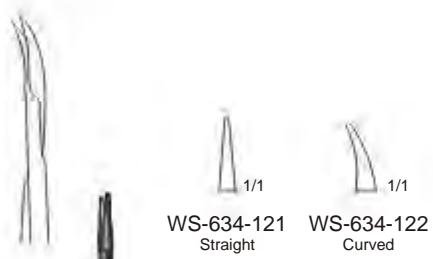

Yasargil
20 cm / 8"