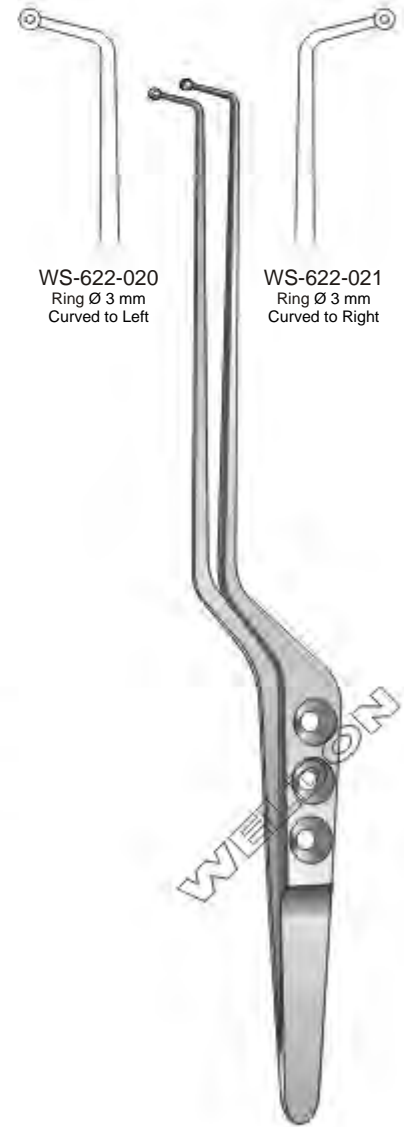

Yasargil
22 cm / 8 3/4"
Cup Shaped Tip

Yasargil
22 cm / 8 3/4"
Flat, Serrated

Heifetz
22 cm / 8 3/4"
Curette Shaped Tip
Toothed Jaw

Yasargil
WS-622-018
22 cm / 8³/₄"
Curette Shape, Serrated Tip

Yasargil
WS-622-019
22 cm / 8³/₄"
Curette Shape, Serrated Tip