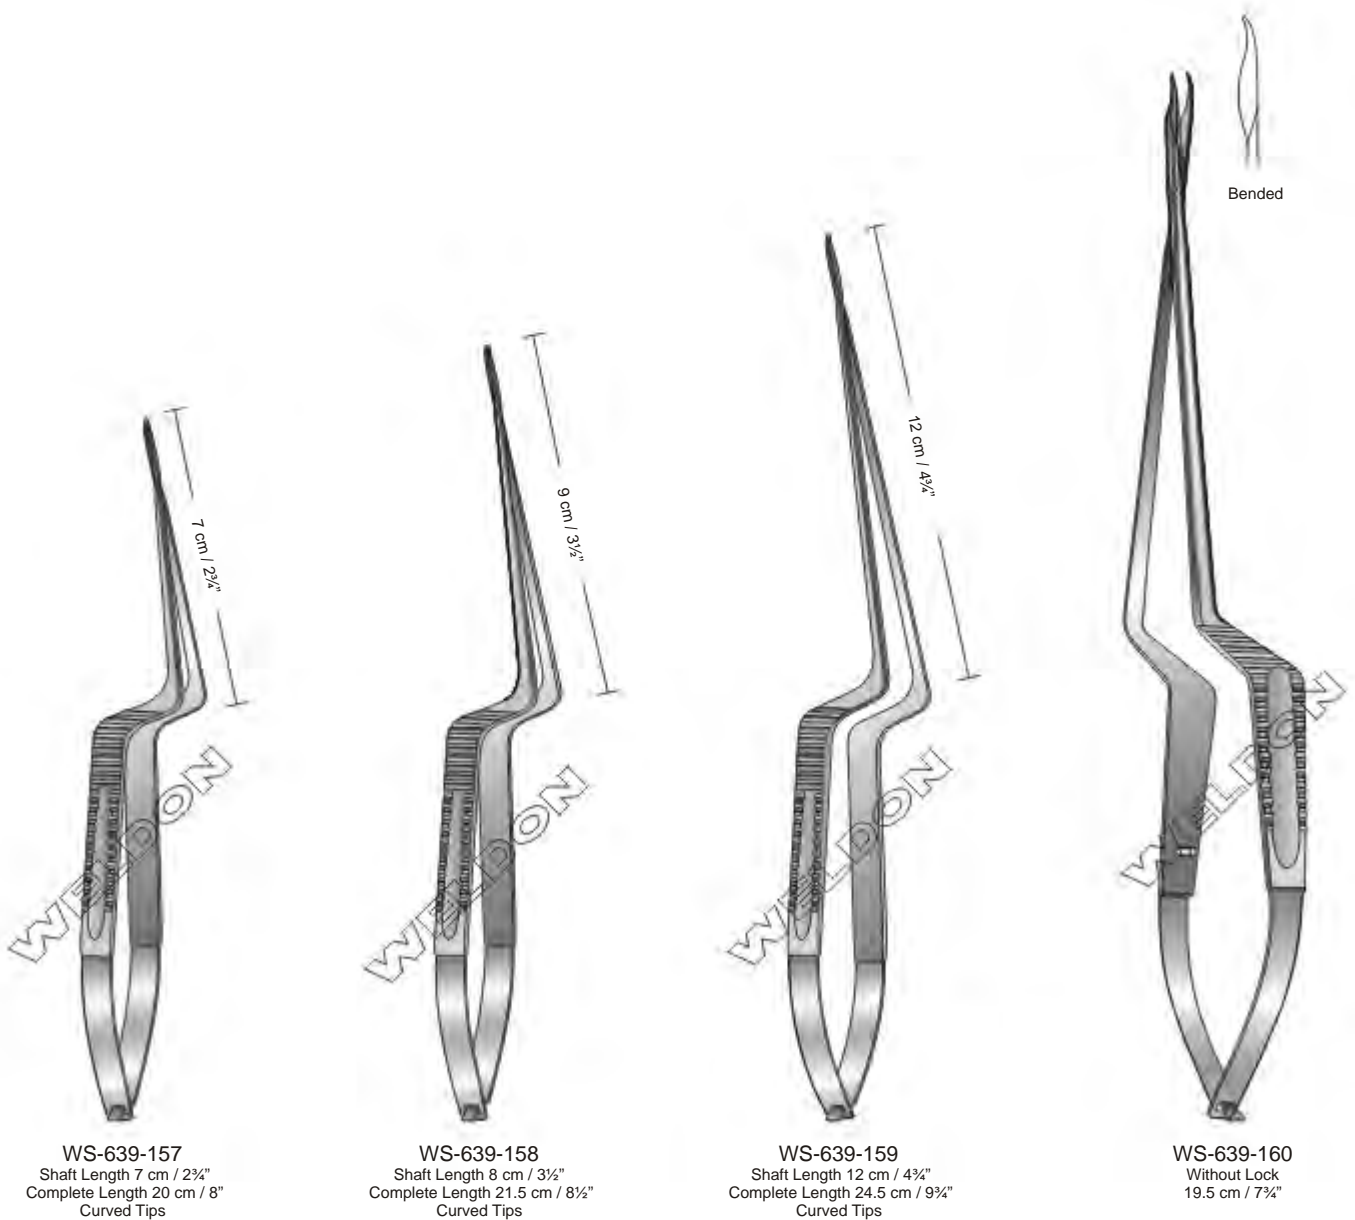

WS-638-148
Straight

WS-638-149
Curved

Castroviejo
With Lock
14.5 cm / 5 3/4"

WS-638-150
Straight

WS-638-151
Straight

Jacobson
Without Lock
18.5 cm / 7 1/4"

WS-638-155
Straight

WS-638-156
Curved

Without Lock
18.5 cm / 7 1/4"

With Lock
WS-638-152
20 cm / 8"

WS-638-153
Straight

WS-638-154
Curved

Without Lock
16 cm / 6 1/4"

Micro Needle Holders, Diamond Dusted, Round Grip | Micro Porta Agujas, Diamond Dusted, Apertón Redondo
Diadust Mikro-Nadelhalter mit Rundgriffen