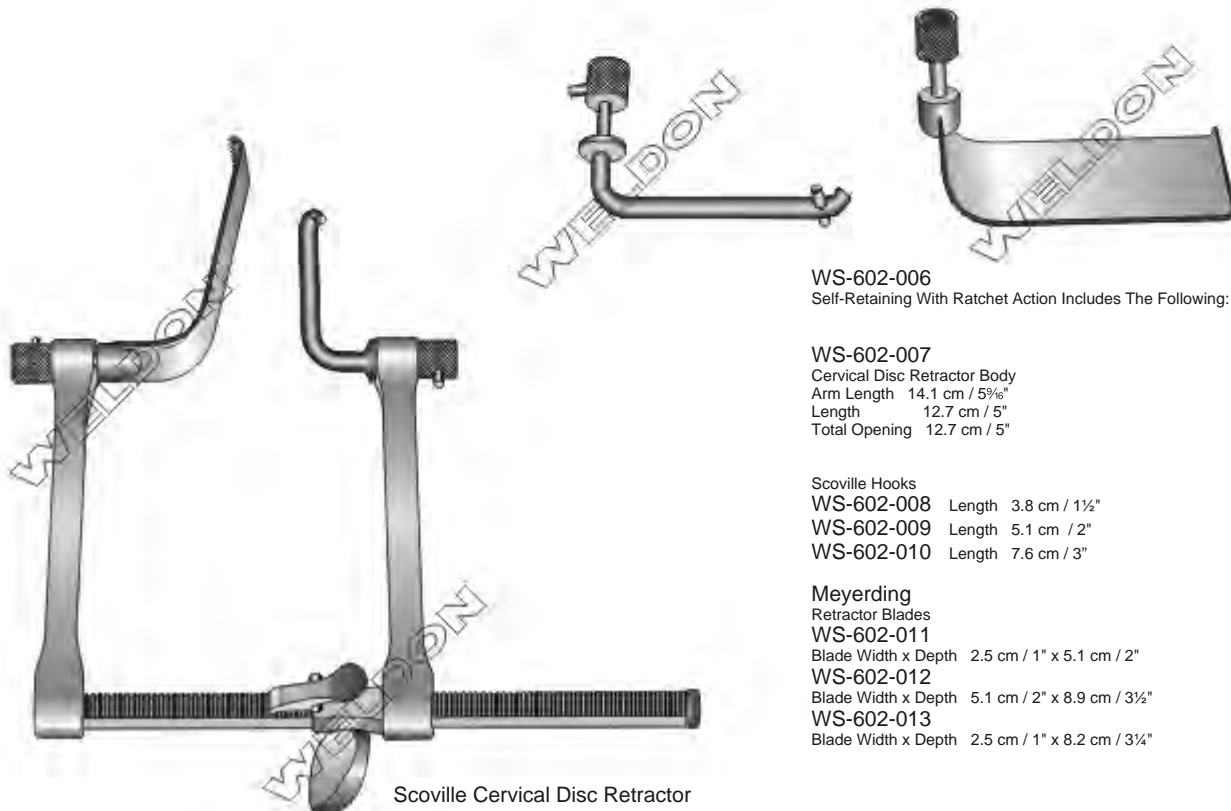

Scoville Cervical Disc Retractor

WS-602-006
Self-Retaining With Ratchet Action Includes The Following:

WS-602-007
Cervical Disc Retractor Body
Arm Length 14.1 cm / 5^{5/8}"
Length 12.7 cm / 5"
Total Opening 12.7 cm / 5"

Scoville Hooks
WS-602-008 Length 3.8 cm / 1^{1/2}"
WS-602-009 Length 5.1 cm / 2"
WS-602-010 Length 7.6 cm / 3"

Meyerdung
Retractor Blades
WS-602-011
Blade Width x Depth 2.5 cm / 1" x 5.1 cm / 2"
WS-602-012
Blade Width x Depth 5.1 cm / 2" x 8.9 cm / 3^{1/2}"
WS-602-013
Blade Width x Depth 2.5 cm / 1" x 8.2 cm / 3^{1/4}"