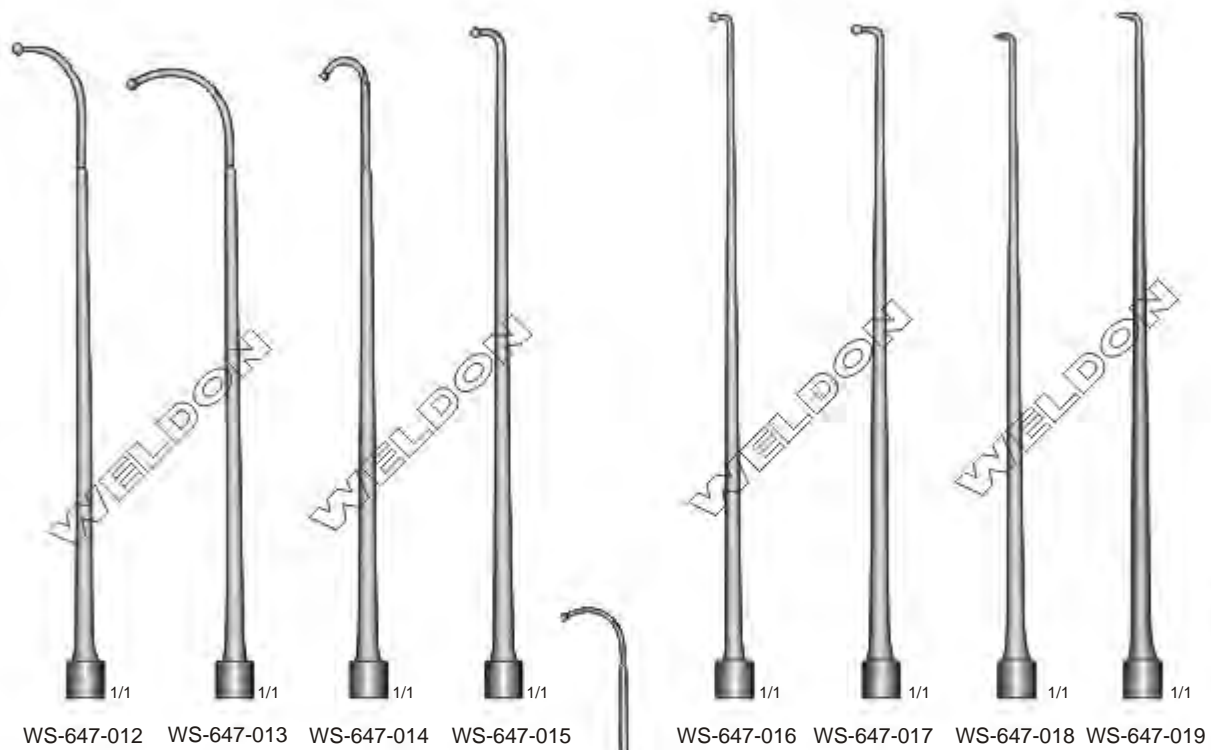

Yasargil
18.5 cm / 7¼"