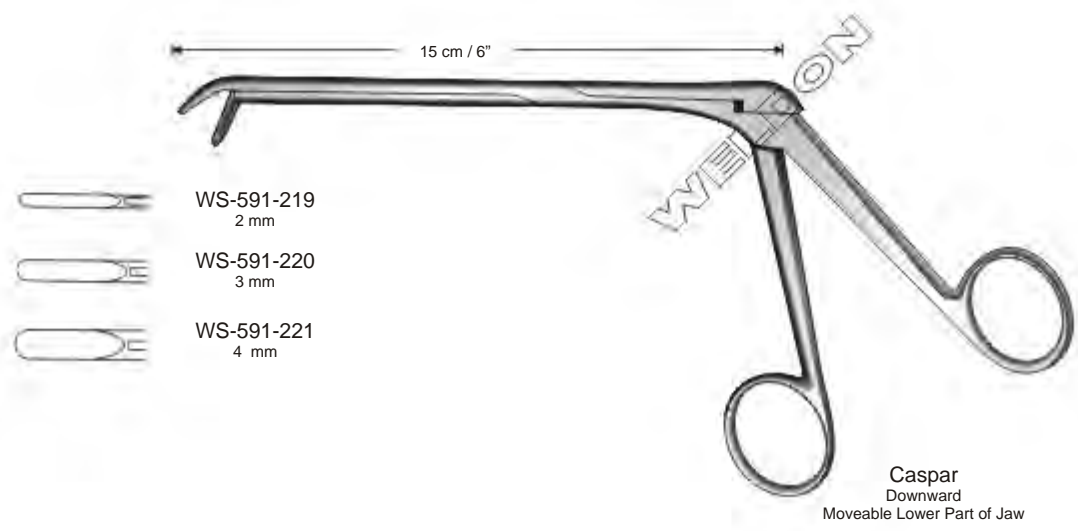

Love-Gruenwald
 3 x 10 mm

- Downward, Angled at 45°
- WS-590-200 12 cm
 - WS-590-201 15 cm
 - WS-590-202 18 cm

Spurling
 4 x 10 mm

- Straight
- WS-590-203 12 cm
 - WS-590-204 15 cm
 - WS-590-205 18 cm

Spurling
 4 x 10 mm

- Upward, Angled at 45°
- WS-590-206 12 cm
 - WS-590-207 15 cm
 - WS-590-208 18 cm

Spurling
 4 x 10 mm

- Downward, Angled at 45°
- WS-590-209 12 cm
 - WS-590-210 15 cm
 - WS-590-211 18 cm

Bone Punches, Laminectomy Rongeurs | Pinzas Sabacobados, Pinzas Para Laminectomia
Keilbenstanzen, Leminektomie zangen