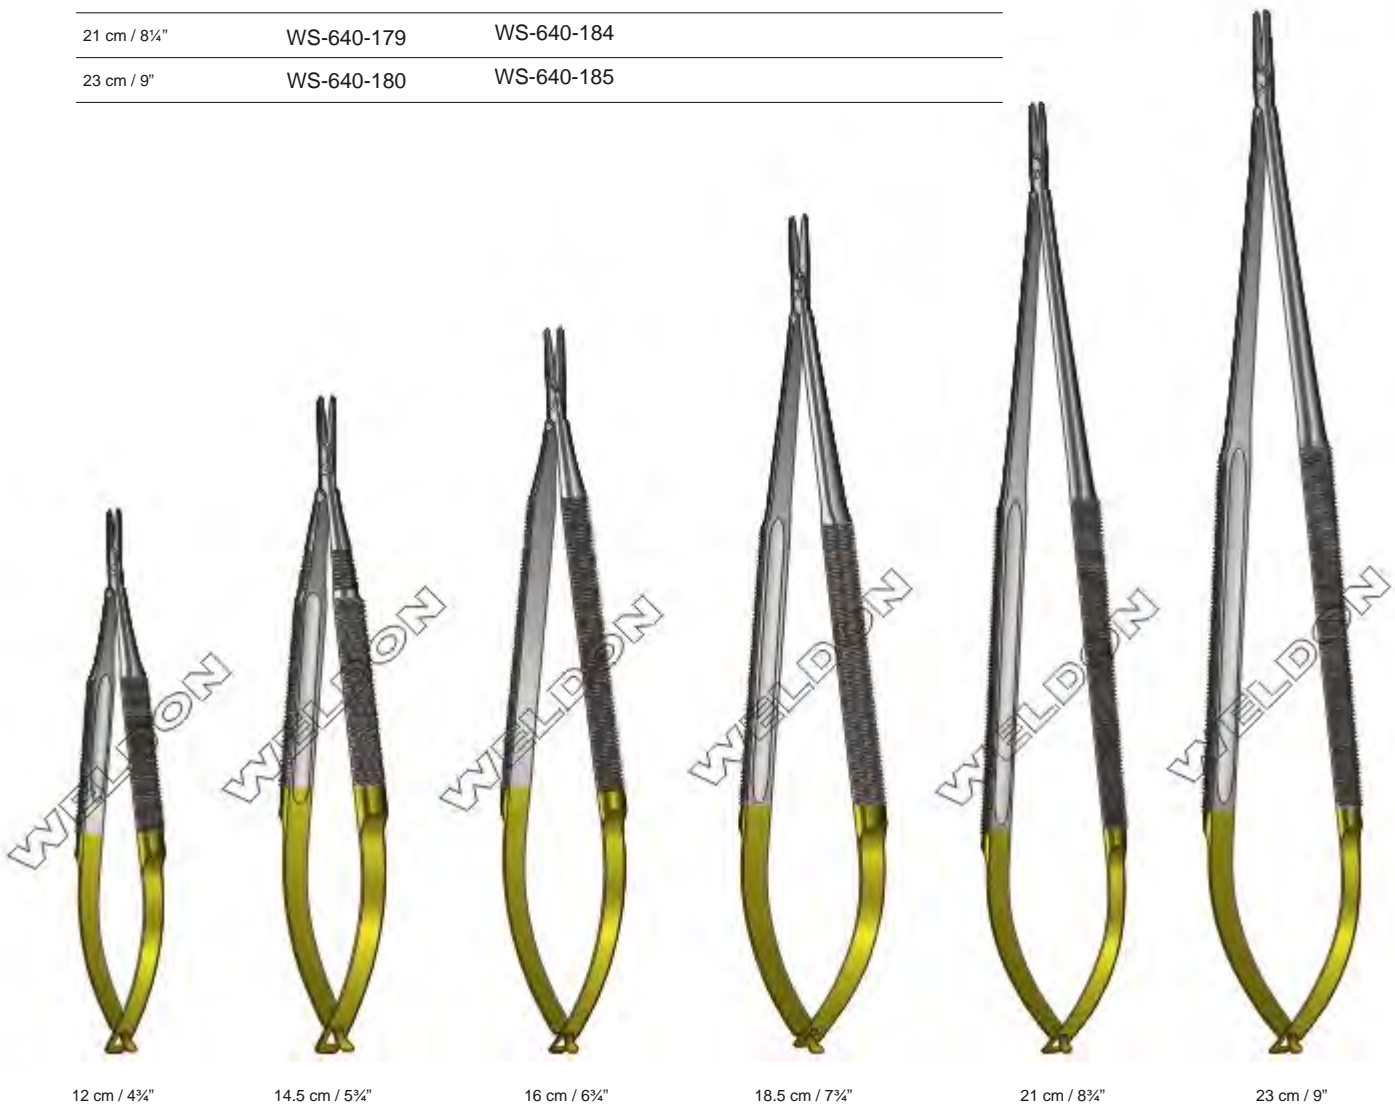

Micro Needle Holders, Diamond Dusted, Round Grip | Micro Porta Agujas, Diamond Dusted, Apertón Redondo
Diadust Mikro-Nadelhalter mit Rundgriffen

With Lock Hard Material	1/1	1/1	1/1	1/1
Length	7/0 & Smaller	5/0 & Smaller	4/0 & Smaller	4/0 & Smaller
12 cm / 4¾"	WS-640-161			
14.5 cm / 5¾"		WS-640-166		
16 cm / 6¼"	WS-640-162	WS-640-167		
18.5 cm / 7¼"	WS-640-163	WS-640-168	WS-640-171	
21 cm / 8¼"	WS-640-164	WS-640-169	WS-640-172	WS-640-174
23 cm / 9"	WS-640-165	WS-640-170	WS-640-173	WS-640-175
Without Lock Hard Material				
12 cm / 4¾"	WS-640-176			
14.5 cm / 5¾"		WS-640-181		
16 cm / 6¼"	WS-640-177	WS-640-182		
18 cm / 7¼"	WS-640-178	WS-640-183		
21 cm / 8¼"	WS-640-179	WS-640-184		
23 cm / 9"	WS-640-180	WS-640-185		

12 cm / 4¾"

14.5 cm / 5¾"

16 cm / 6¼"

18.5 cm / 7¼"

21 cm / 8¼"

23 cm / 9"