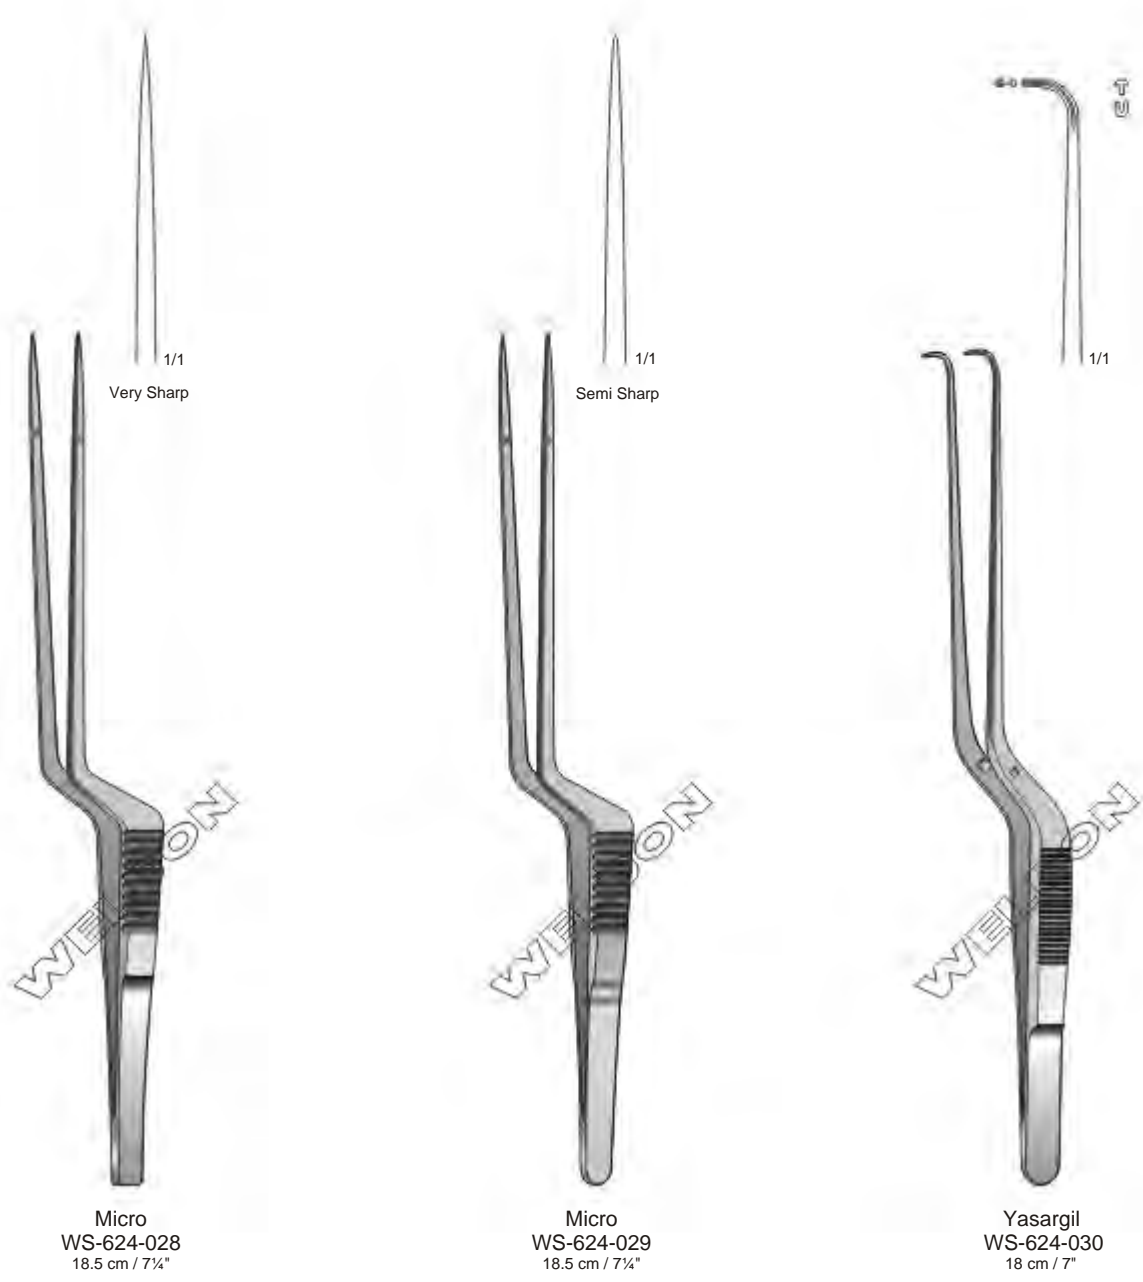

Micro
WS-624-028
18.5 cm / 7 1/4"

Micro
WS-624-029
18.5 cm / 7 1/4"

Yasargil
WS-624-030
18 cm / 7"