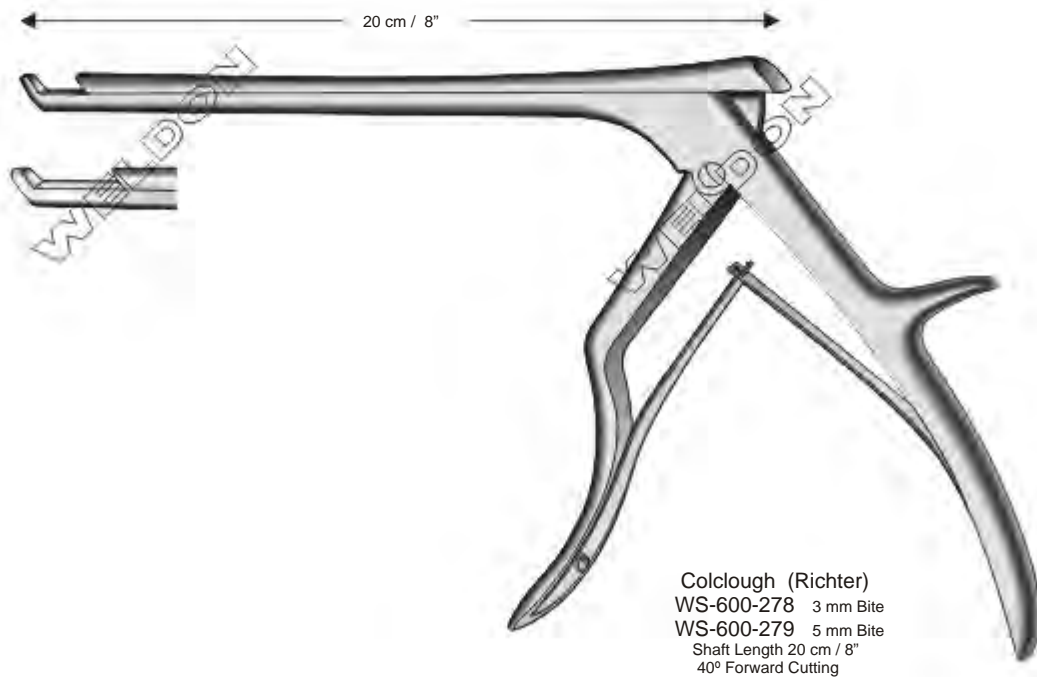

Bone Punches, Laminectomy Rongeurs | Pinzas Sabacobados, Pinzas Para Laminectomia
Keilbenstanzen, Laminektomie zangen