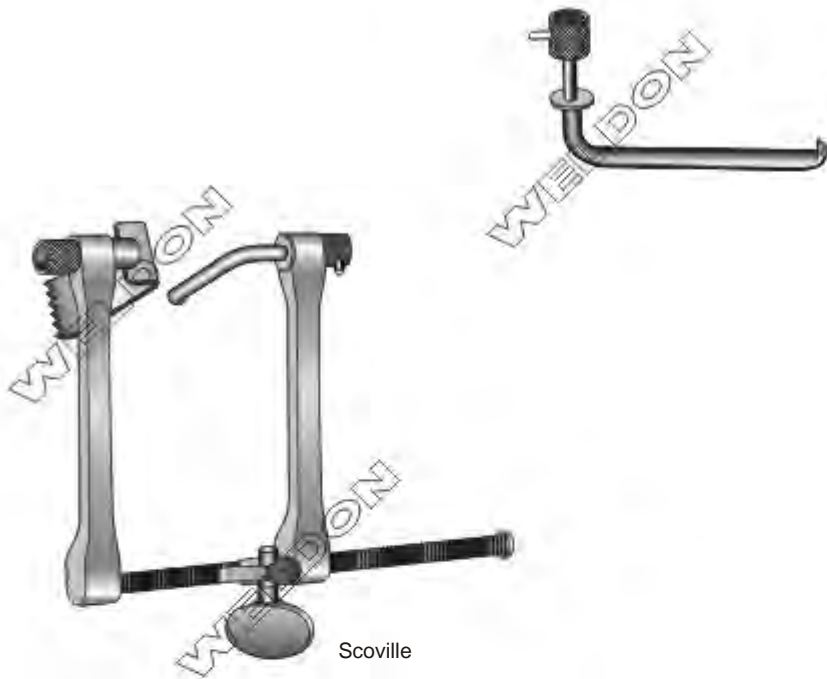

Self Retaining Retractors | Separadores Autoestáticos | Wundspreizer

Scoville

WS-602-001
Hemilaminectomy Retractor
Self-Retaining Includes The Following:

WS-602-002
Hemilaminectomy Retractor Body
Arm Length 14.1 cm / 5^{5/8}"
Total Opening 12.7 cm / 5"

WS-602-003
Retractor Hook
Length 5.1 cm / 2"

WS-602-004
Retractor Blade - Optional
Blade Width x Depth 2.5 cm / 1" x 6.4 cm / 2^{1/2}"

WS-602-005
Retractor Blade - Optional
Blade Width x Depth 5.1 cm / 2" x 6.4 cm / 2^{1/2}"