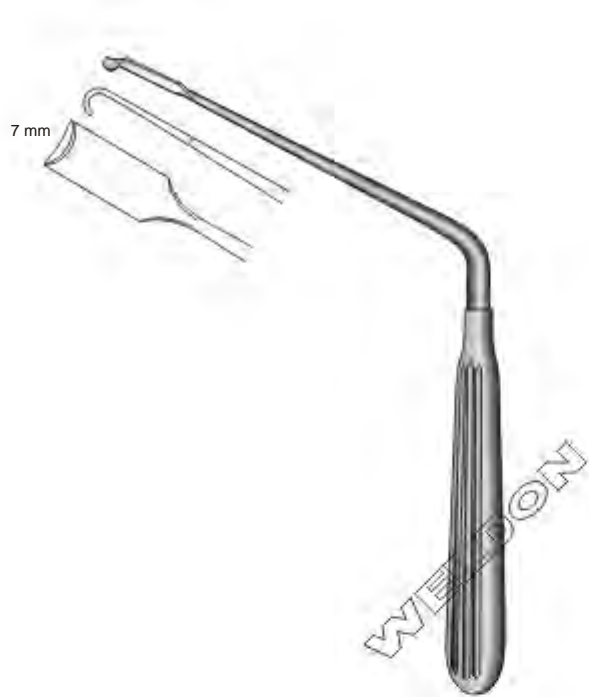

Scoville
WS-571-017
20 cm / 8"