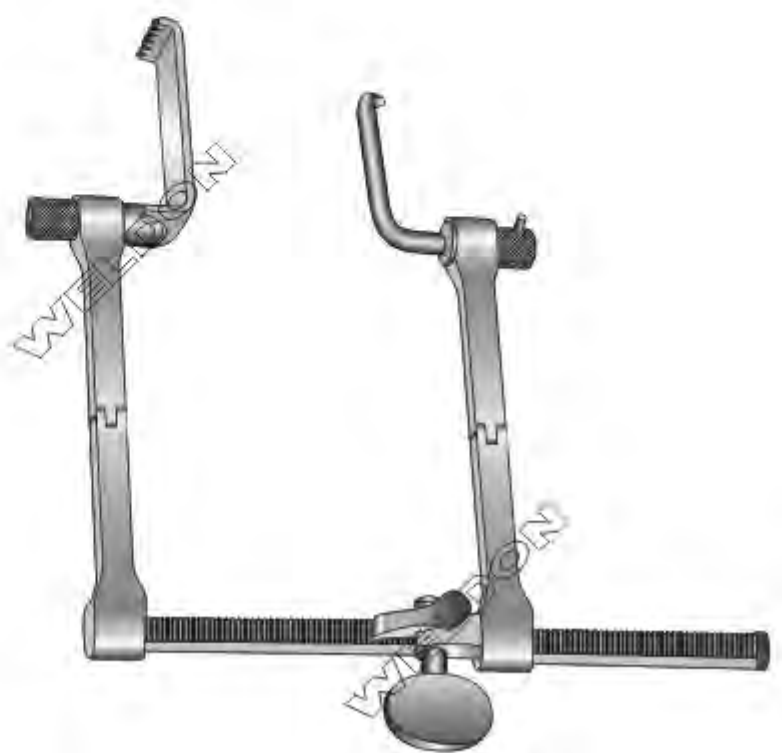

Scoville

Retractor Blades, Four Prongs

WS-603-027 Blade Width x Depth 3.8 cm / 1½" x 4.1 cm / 1⅝"

WS-603-028 Blade Width x Depth 4.4 cm / 1¾" x 6.7 cm / 2⅝"

Scoville-Haverfield