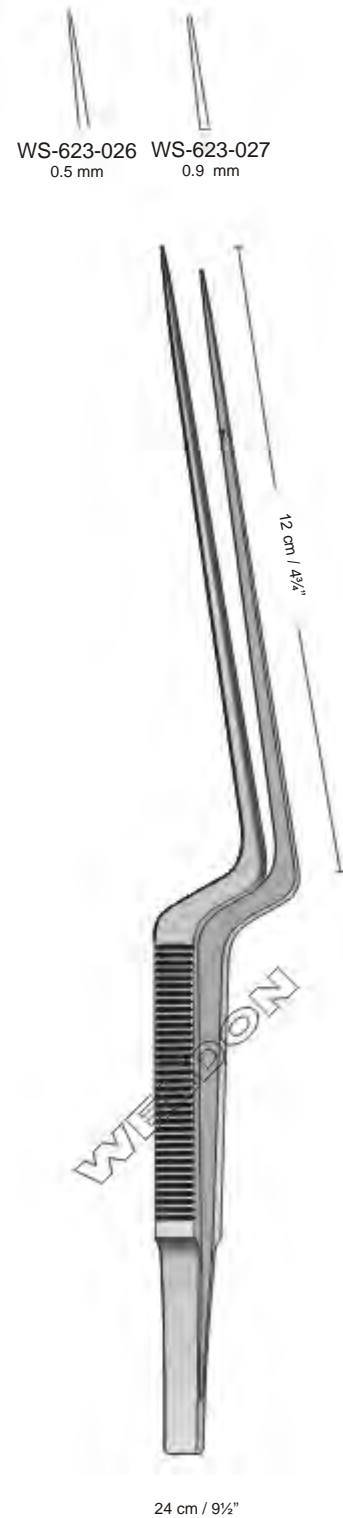

Samii
22 cm / 8³/₄"
Curette Shape