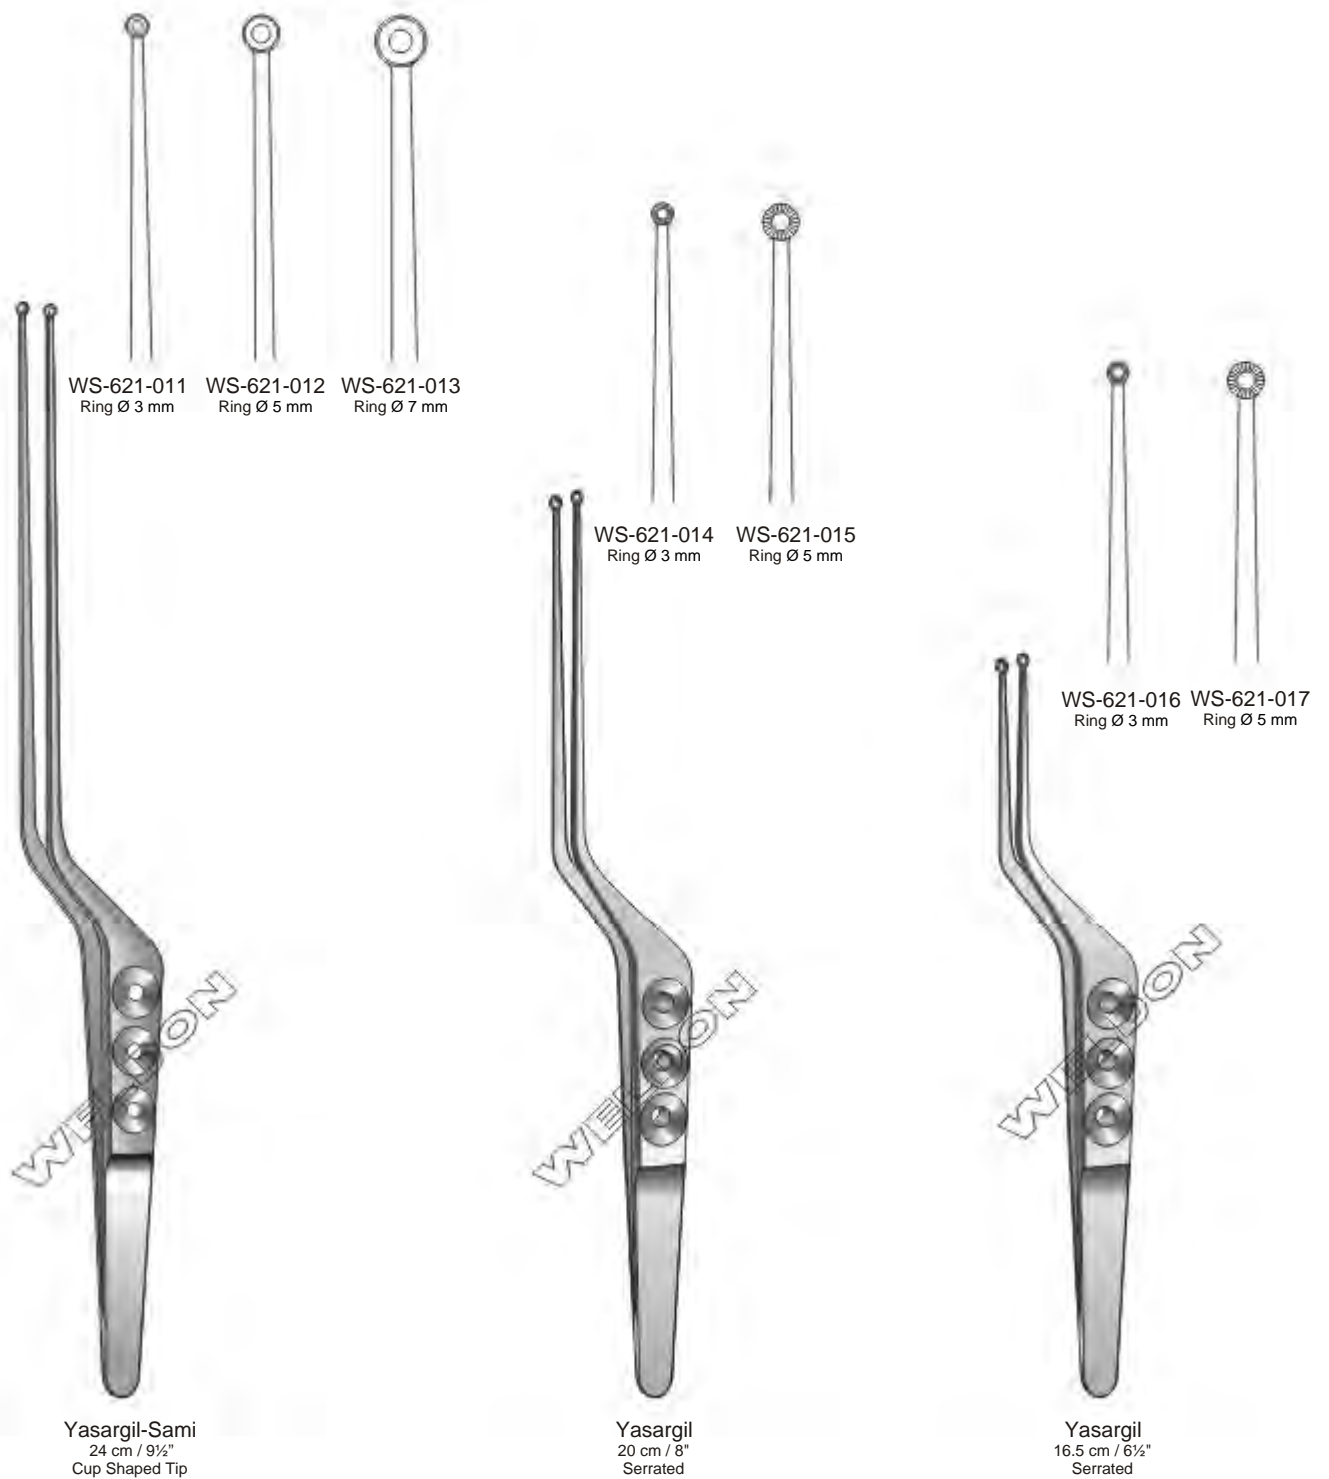

Yasargil
22 cm / 8 3/4"
Cup Shaped Tip

Yasargil
22 cm / 8 3/4"
Flat, Serrated

Heifetz
22 cm / 8 3/4"
Curette Shaped Tip
Toothed Jaw

Yasargil
WS-622-018
22 cm / 8³/₄"
Curette Shape, Serrated Tip

Yasargil
WS-622-019
22 cm / 8³/₄"
Curette Shape, Serrated Tip