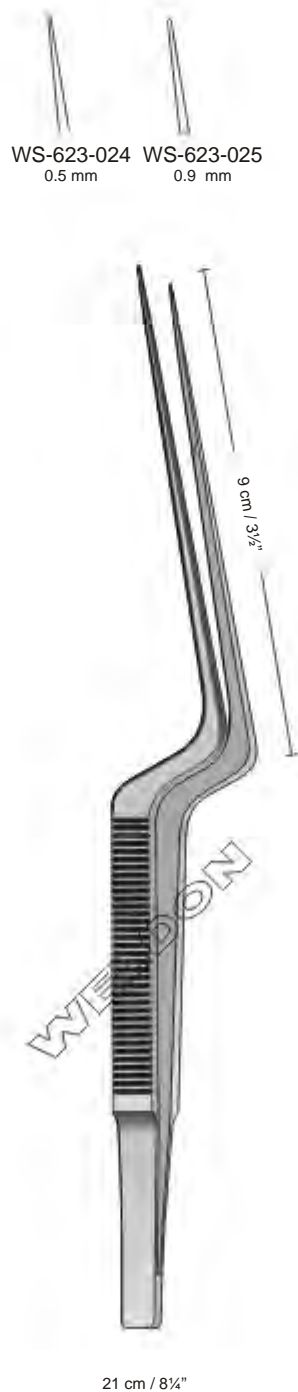

Yasargil
WS-622-019
22 cm / 8³/₄"
Curette Shape, Serrated Tip