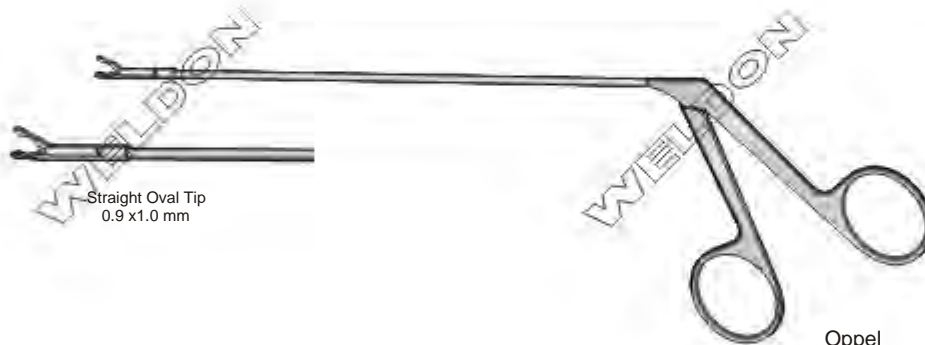

Caspar
WS-616-001
Straight
360° Rotatable

Fahlbusch
WS-616-002
Very Fine Model
Upward Cutting

Nicola
WS-616-003

With Tubular Shaft

WS-616-004
With Hand Grip
18 cm / 7"

Straight
Sharp / Sharp

Oppel
WS-617-005
Micro Scissors
Flexible
Vertical Cutting