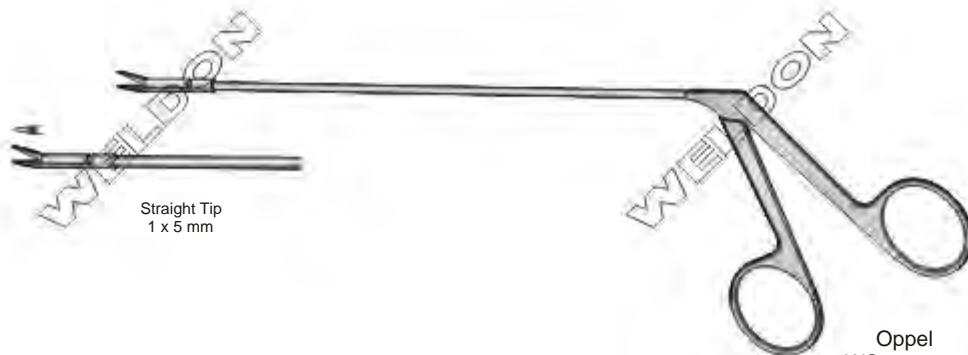

Straight Tip
1 x 5 mm

Oppel
WS-617-007
Micro Tubular Forceps
Flexible.