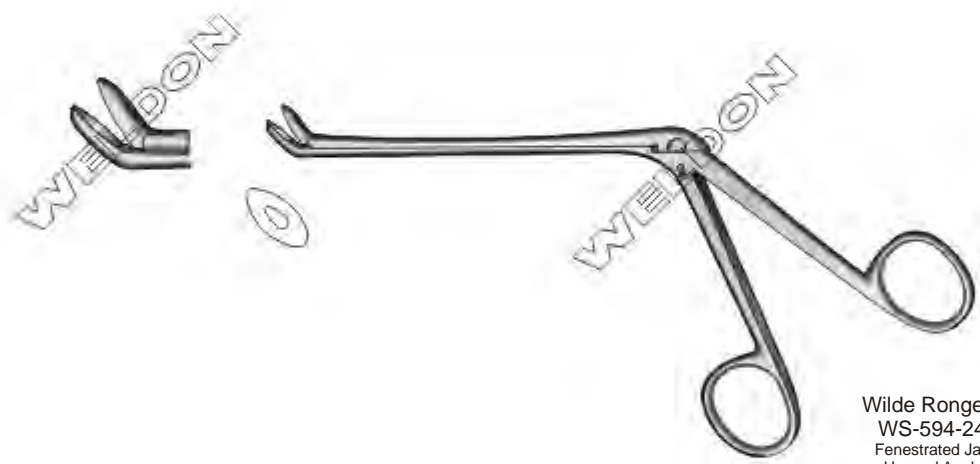

Wilde Rongeurs
WS-594-247
Fenestrated Jaws
Upward Angled
10.8 cm / 4¼" Shaft
5 mm Bite