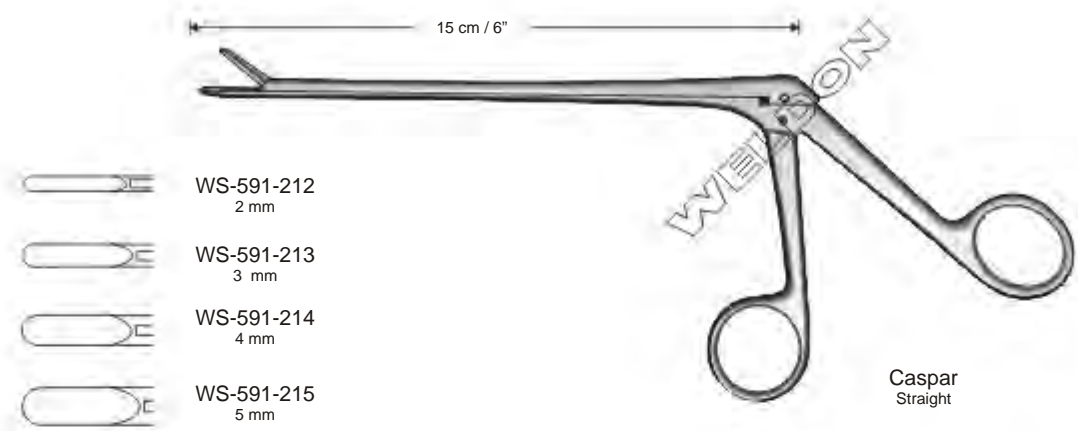

Love-Gruenwald
 3 x 10 mm

- Downward, Angled at 45°
- WS-590-200 12 cm
 - WS-590-201 15 cm
 - WS-590-202 18 cm

Spurling
 4 x 10 mm

- Straight
- WS-590-203 12 cm
 - WS-590-204 15 cm
 - WS-590-205 18 cm

Spurling
 4 x 10 mm

- Upward, Angled at 45°
- WS-590-206 12 cm
 - WS-590-207 15 cm
 - WS-590-208 18 cm

Spurling
 4 x 10 mm

- Downward, Angled at 45°
- WS-590-209 12 cm
 - WS-590-210 15 cm
 - WS-590-211 18 cm

Bone Punches, Laminectomy Rongeurs | Pinzas Sabacobados, Pinzas Para Laminectomia
Keilbenstanzen, Leminektomie zangen