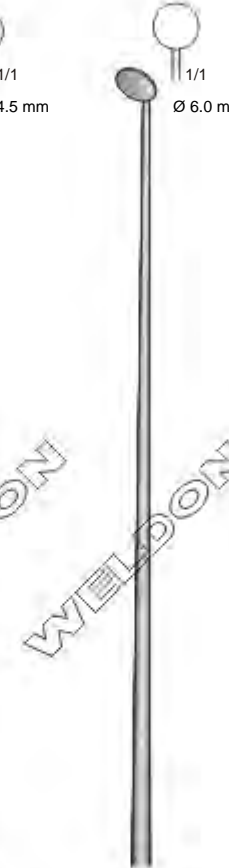

Glasser
WS-644-219
Hard Materials
5/0 And Smaller
12.5 cm / 5"

WS-644-220

WS-644-221

18 cm / 7"
With Lock

WS-644-222
With Lock
Hard Materials
5/0 And Smaller
21 cm / 8 1/4"

WS-644-223
Without Lock
Hard Materials
5/0 And Smaller
21 cm / 8 1/4"

WS-652-040
Micro Raspatory
Semi Curved

WS-652-041
Micro Raspatory
Upward

WS-652-042
Micro Curette
Sharp

Yasargil
18.5 cm / 7 1/4"

Samii
23 cm / 9"

Tumor Knives | Cuchillos Para Tumor | Tumormesser

WS-654-051

WS-654-052

WS-654-053

WS-654-054

Samii
WS-654-055
Tumor Fabric Dispenser
23 cm / 9"

Oppel
WS-655-056
Micro Dissector
23 cm / 9"
Flexible, Sharp

Oppel
WS-655-057
Button Ended Probe
23 cm / 9"
Button Ø 2 mm, Angled 90°
Flexible, Blunt

Oppel
WS-655-058
Button Ended Probe
23 cm / 9"
Button Ø 2 mm, Angled 45°
Flexible, Blunt

WS-657-064
Micro Hook
23 cm / 9"
Semi Sharp

WS-657-065
Micro Hook
23 cm / 9"
Blunt

WS-657-066
Micro Dissector
23 cm / 9"
Straight