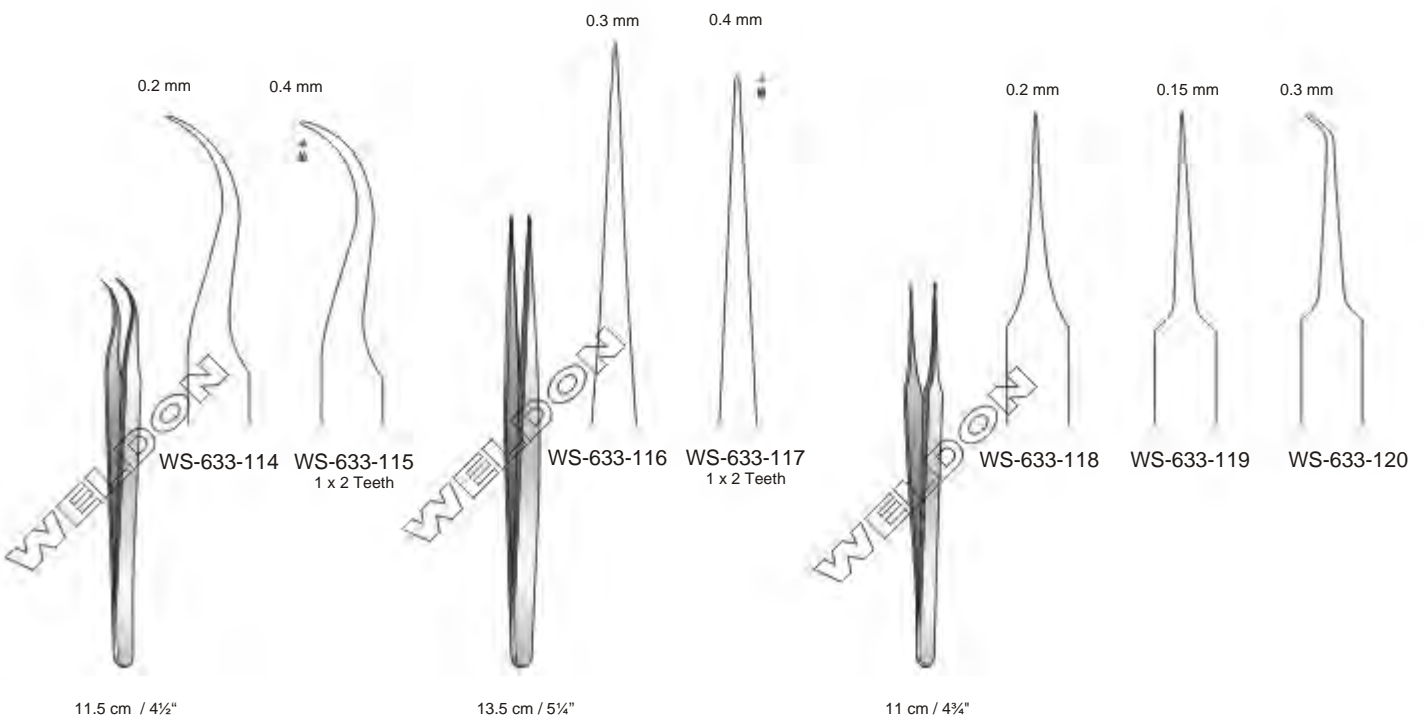

Micro Tweezers Jeweler Style | Micro Pinzas, Modelo Jewler | Mikro-Pinzetten, Uhrmacher Modelle