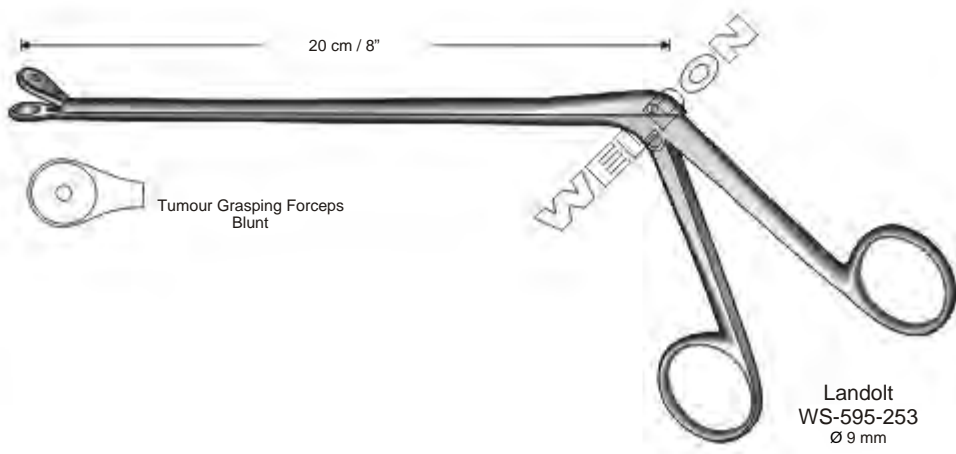

Bone Punches, Laminectomy Rongeurs | Pinzas Sabacobados, Pinzas Para Laminectomia
Keilbenstanzen, Leminektomiezzangen