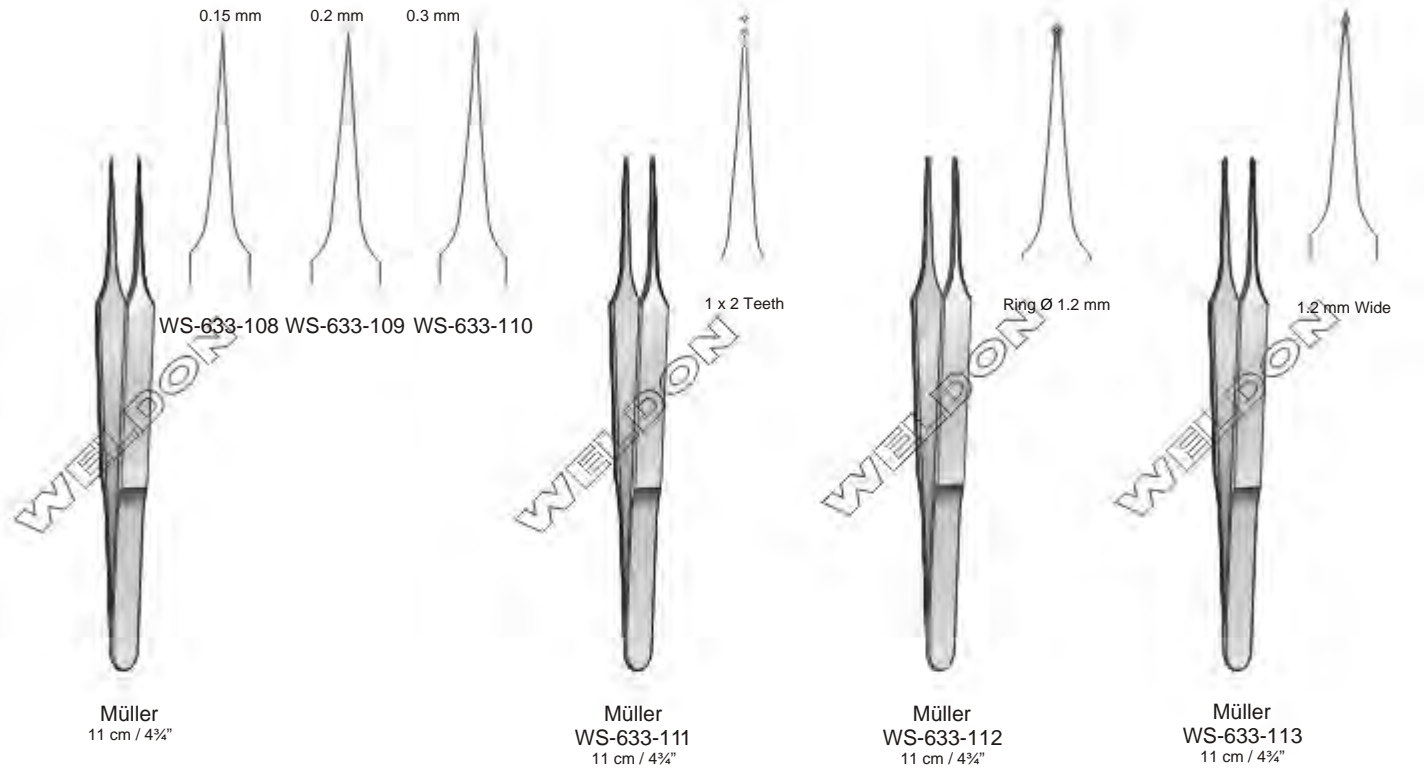

Micro Tweezers Jeweler Style | Micro Pinzas, Modelo Jewler | Mikro-Pinzetten, Uhrmacher Modelle