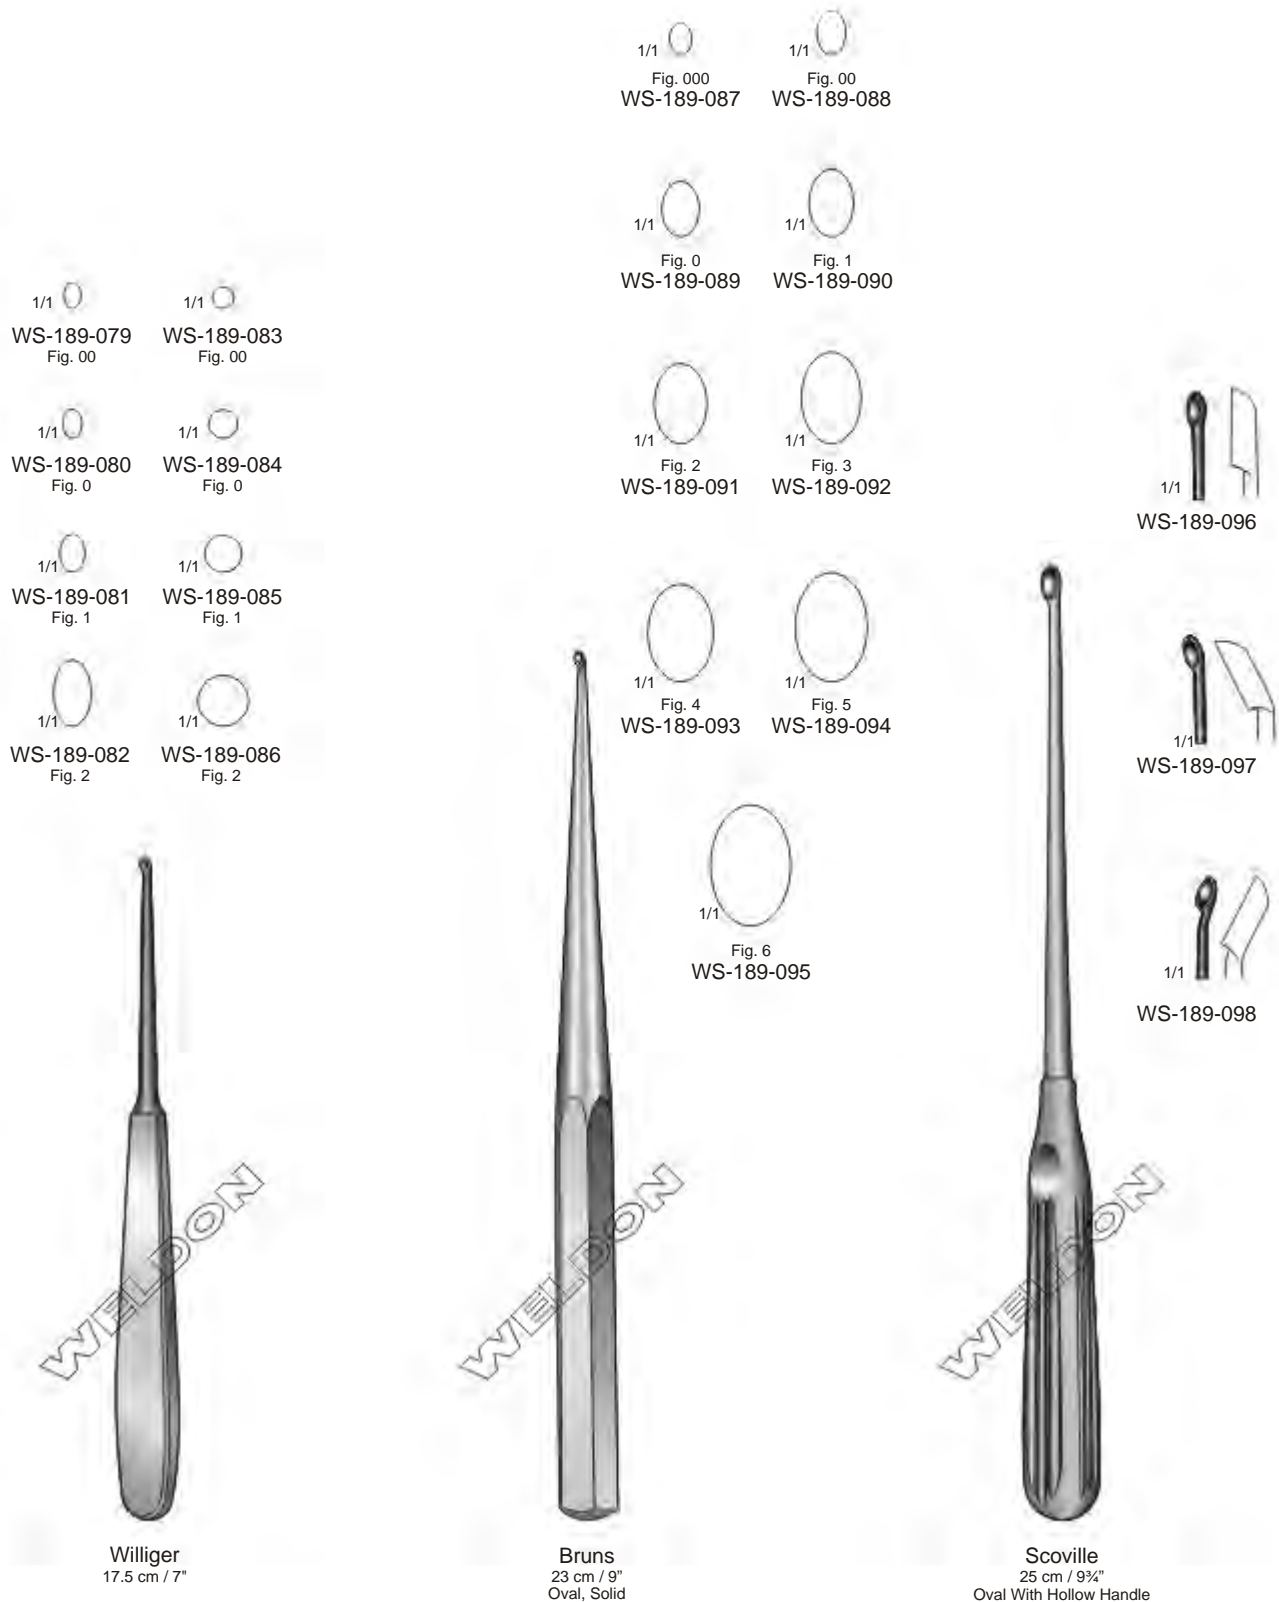

1/1
Fig. 3
WS-188-060

1/1
Fig. 6
WS-188-063

1/1
Fig. 3
WS-188-066

1/1
Fig. 6
WS-188-069

1/1
Fig. 3
WS-188-072

Williger
17.5 cm / 7"

Bruns
23 cm / 9"
Oval, Solid

Scoville
25 cm / 9 3/4"
Oval With Hollow Handle