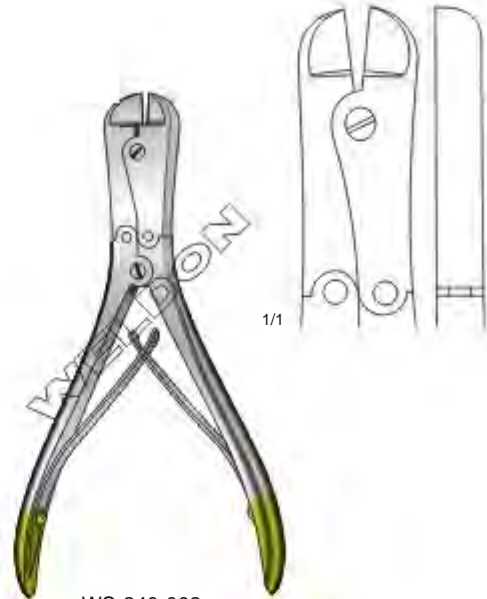

WS-238-024

1/1

WS-238-025  
23 cm / 9 1/4"  
WS-238-025A  
27 cm / 10 1/2"  
Straight

1/1

WS-238-026  
27 cm / 10 1/2"  
WS-238-026A  
23 cm / 9 1/4"  
Angled

Stille-Liston  
27 cm / 10 1/2"

Stille-Liston  
27 cm / 10 1/2"

Stille-Liston

Liston-Key  
WS-239-027  
27 cm / 10½"

Semb  
WS-239-028  
24 cm / 9½"

**Wire Cutting Pliers | Alicates Para Cortar Alambre | Drahtkneifzangen**

**WS-240-001**  
 12 cm / 4 3/4"  
 Cut Soft Wire Up To 1.2 mm  
 Cut Hard Wire Up To 1.0 mm