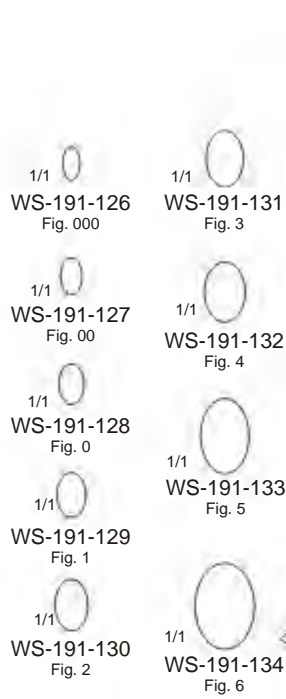

1/1  
Fig. 5  
WS-188-074

1/1  
Fig. 6  
WS-188-075

1/1  
Fig. 1  
WS-188-076

1/1  
Fig. 2  
WS-188-077

1/1  
Fig. 3  
WS-188-078

**Simon**  
25 cm / 9 3/4"  
Oval, With Hollow Handle

**Modell USA**  
15.5 cm / 6"  
Oval, With Hollow Handle

**Halle**  
21 cm / 8 1/4"  
Oval, Malleable Shaft,  
With Hollow Handle

Williger  
17.5 cm / 7"

Bruns  
23 cm / 9"  
Oval, Solid

Scoville  
25 cm / 9 3/4"  
Oval With Hollow Handle

**Bone Curettes | Cucharillas Cortantes | Scharfe Löffel**

**Spinal Fusion Curettes**  
 23 cm / 9"  
 Reverse Angle

**Bruns Oval Cup Cruettes**  
 23 cm / 9"  
 Solid Hexagonal Handle  
 Straight

**Semmes (Howard) Spinal Curettes**  
 23 cm / 9", 4 x 7 mm Cup

**Daubenspeck**  
 20 cm / 8"