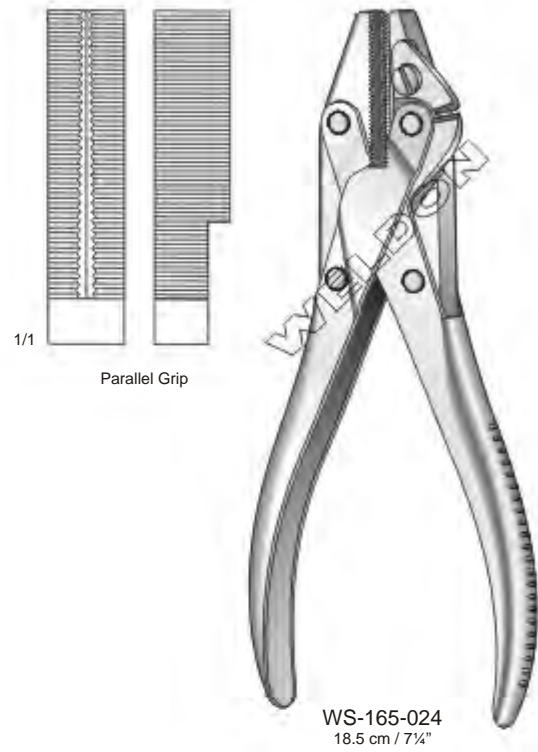

Flat Nose Pliers, Vise Grip | Alicate De Pico Plano | Flachzangen, Tonnenzange