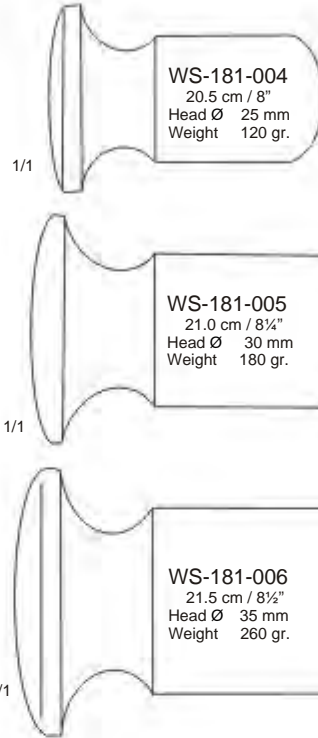

1/1   
 5 mm Ø  
**WS-180-269**

1/1   
 6 mm Ø  
**WS-180-270**

1/1   
 7 mm Ø  
**WS-180-271**

1/1   
 8 mm Ø  
**WS-180-272**

1/1   
 10 mm Ø  
**WS-180-273**

Williger  
24 cm / 9½"  
Lead Filled

Doyen

Lucae  
19.5 cm / 7¾"

Collin  
WS-181-009  
20 cm / 8"

Williger  
WS-181-010  
16.5 cm / 6½"

**Mallets | Martillos | Hämmer**

**Gerzog**  
**WS-182-011A**  
 19 cm / 7½"  
 Weight 10 oz. / 285 gr.  
 Head Weight 7 oz. / 200 gr.  
 Head Diameter 25 mm

Head Diameter 27 mm  
 Weight 320 gr.

**WD-182-012-R**  
 Ferrozell Disks Only  
 In Pairs

**Mead**  
**WS-182-012**  
 19 cm / 7½"  
 With Interchangeable  
 Ferrozell Disks

**Heath**  
**WS-182-012A**  
 19 cm / 7½"  
 Stainless Steel, Solid  
 Weight 2 lbs / 900 gr.  
 Head Weight 1 lb / 570 gr  
 Head Diameter 40 mm

Head Diameter 22 mm  
 Weight 200 gr.

**Partsch**  
**WS-182-014**  
 19 cm / 7½"  
 With Hollow Handle

Head Diameter 30 mm  
 Weight 510 gr.

**WS-182-011**  
 26 cm / 10¼"  
 Plastic Handle

Head Diameter 45 mm  
 Weight 290 gr