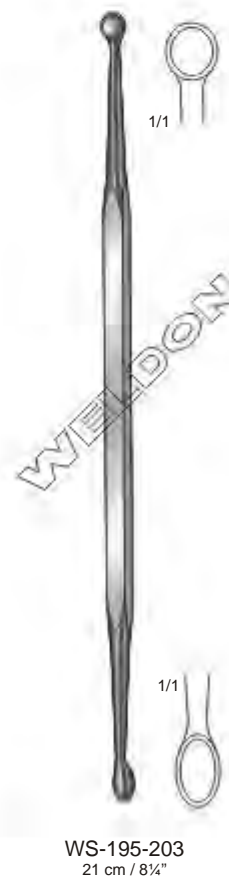

**Scoville Disc Currettes**  
 25 cm / 10"  
 Cup Size 4 x 10 mm

- 1/1 
- WS-192-159 Size 3-0
- 1/1 
- WS-192-160 Size 2-0
- 1/1 
- WS-192-161 Size 0

**Epstein Spinal Currettes**  
 20 cm / 8"  
 Reverse Angle

- 1/1 
- Fig 0 WS-192-162 Ø 2.0 mm
- 1/1 
- Fig 1 WS-192-163 Ø 2.5 mm
- 1/1 
- Fig 2 WS-192-164 Ø 3.0 mm
- 1/1 
- Fig 3 WS-192-165 Ø 3.5 mm
- 1/1 
- Fig 4 WS-192-166 Ø 5.0 mm

**Meyhoefer**  
 14 cm / 5½"

Bone Currettes And Hooks | Cucharllias Cortantes Y Ganchos | Scharfe Löffel, Knochenhaken

**Bone Curettes Double Ended | Cucharillas De Doble Extremo | Scharfe Doppellöfel**

Bone Curettes Double Ended | Cucharillas De Doble Extremo | Scharfe Doppellöfel

- WS-195-199 13 cm / 5", One Round And One Oval Cup, 10.5 mm And 6.3 x 6.8 mm
- WS-195-200 16.5 cm / 6 1/2", Two Oval Cups, 7.5 x 14 mm and 9 x 22 mm
- WS-195-201 16.5 cm / 6 1/2", One Round And One Oval Cup, 14 mm And 7 x 9 mm
- WS-195-202 20 cm / 8", One Round And One Oval Cup, 17.5 mm And 9 x 11 mm