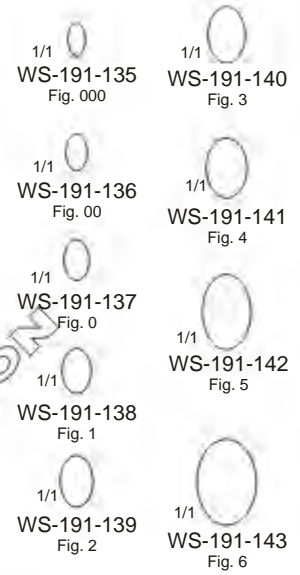

Cobb - Type Oval Cup Currettes
27.9 cm / 11"
Hollow, Knurled Handle
Straight