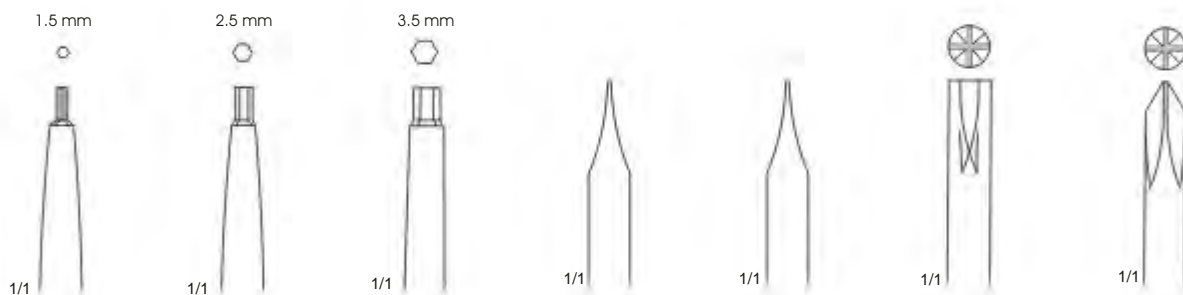

WS-179-256
25 cm / 10"

WS-179-257
25 cm / 10"

WS-179-258
25 cm / 10"

WS-179-259
17 cm / 6 3/4"

Lane
WS-179-260
25 cm / 10"

WS-179-261
25 cm / 10"

Philips
WS-179-262
25 cm / 10"