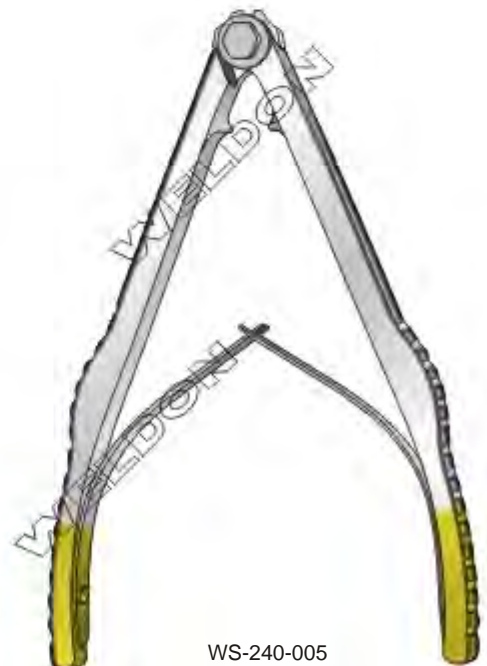

WS-240-005
18 cm / 7 1/8"