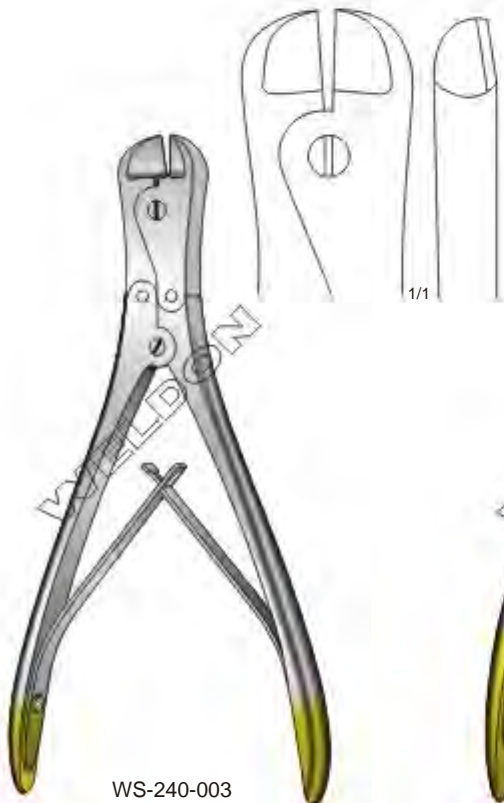

WS-240-003
17.5 cm / 7"
Cut Soft Wire Up To 3.5 mm
Cut Hard Wire Up To 2.5 mm