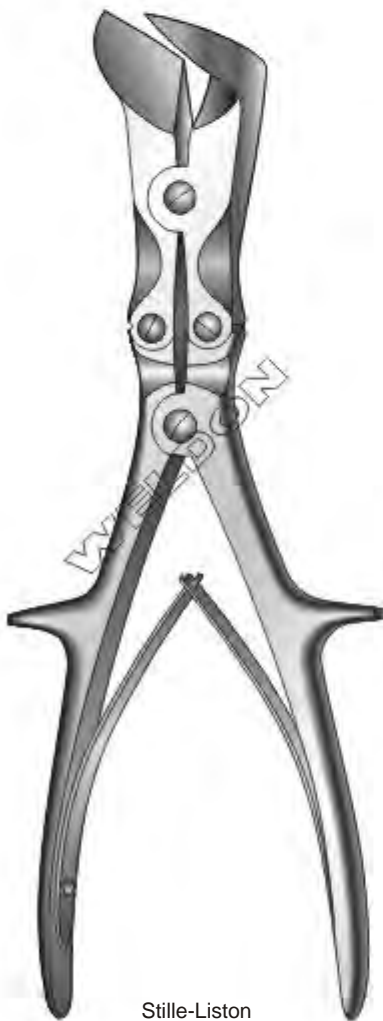

WS-238-024

1/1

WS-238-025  
23 cm / 9 1/4"  
WS-238-025A  
27 cm / 10 1/2"  
Straight

1/1

WS-238-026  
27 cm / 10 1/2"  
WS-238-026A  
23 cm / 9 1/4"  
Angled

Stille-Liston  
27 cm / 10 1/2"

Stille-Liston  
27 cm / 10 1/2"

Stille-Liston

Liston-Key  
WS-239-027  
27 cm / 10½"

Semb  
WS-239-028  
24 cm / 9½"

**Wire Cutting Pliers | Alicates Para Cortar Alambre | Drahtkneifzangen**

**WS-240-001**  
 12 cm / 4 3/4"  
 Cut Soft Wire Up To 1.2 mm  
 Cut Hard Wire Up To 1.0 mm