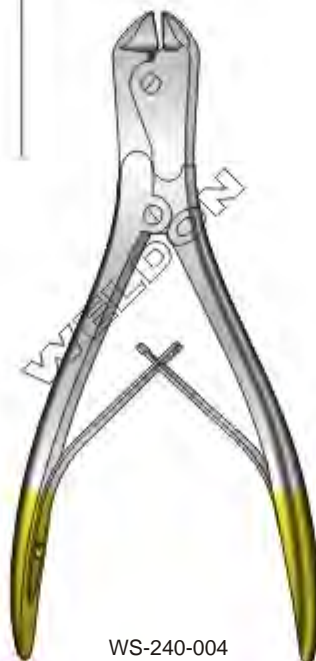

WS-240-004
18 cm / 7 1/8"
Cut Soft Wire Up To 2.6 mm
Cut Hard Wire Up To 1.7 mm