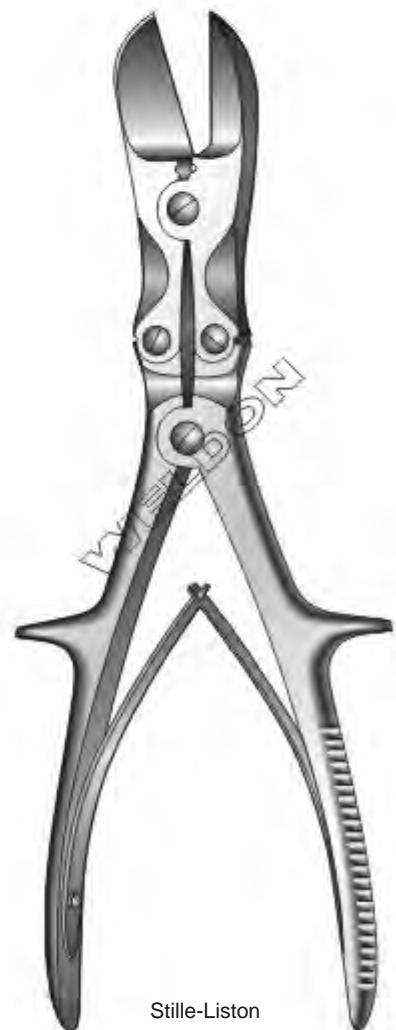

WS-238-024

1/1

WS-238-025  
23 cm / 9 1/4"  
WS-238-025A  
27 cm / 10 1/2"  
Straight

1/1

WS-238-026  
27 cm / 10 1/2"  
WS-238-026A  
23 cm / 9 1/4"  
Angled

Stille-Liston  
27 cm / 10 1/2"

Stille-Liston  
27 cm / 10 1/2"

Stille-Liston

Liston-Key  
WS-239-027  
27 cm / 10½"

Semb  
WS-239-028  
24 cm / 9½"

**Wire Cutting Pliers | Alicates Para Cortar Alambre | Drahtkneifzangen**

**WS-240-001**  
 12 cm / 4 3/4"  
 Cut Soft Wire Up To 1.2 mm  
 Cut Hard Wire Up To 1.0 mm