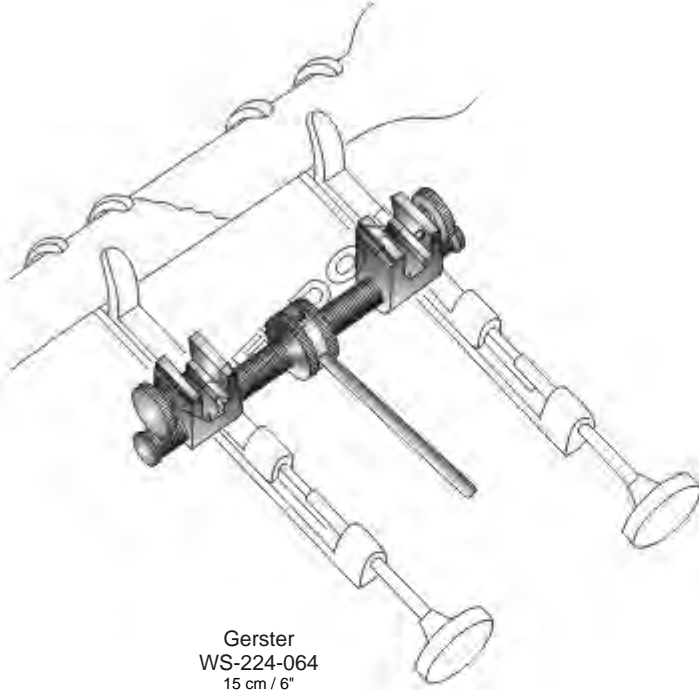

Bone Holding Clamps | Grapas Porta-Huesos | Knochenhaltezangen

Lowmann
WS-224-065 9 cm / 3 1/2"
WS-224-066 13.5 cm / 5 1/4"
WS-224-067 15 cm / 6"