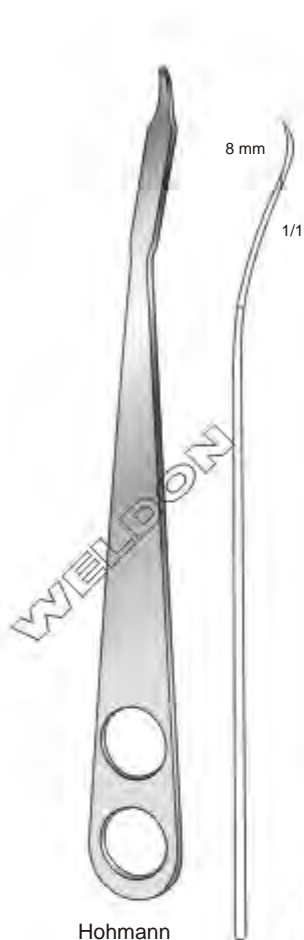

WS-207-021

WS-207-022

20 cm / 8"

30 cm / 11 3/4"

Plastic Handle - Autoclavable Up To 134°C

Bone Levers | Elevadores Para Hueso | Knochenhebel

WS-208-001  
14 cm / 5½"

Hohmann-Mini  
16 cm / 6¼"

WS-208-004  
16 cm / 6¼"

WS-208-005  
12 cm / 4¾"

Hohmann  
WS-209-006  
22 cm / 8 3/4"

Hohmann  
WS-209-007  
23.5 cm / 9 1/4"

Hohmann  
WS-209-008 38 mm  
WS-209-009 43 mm  
23.5 cm / 9 1/4"

Hohmann  
WS-209-010  
25 cm / 9 3/4"