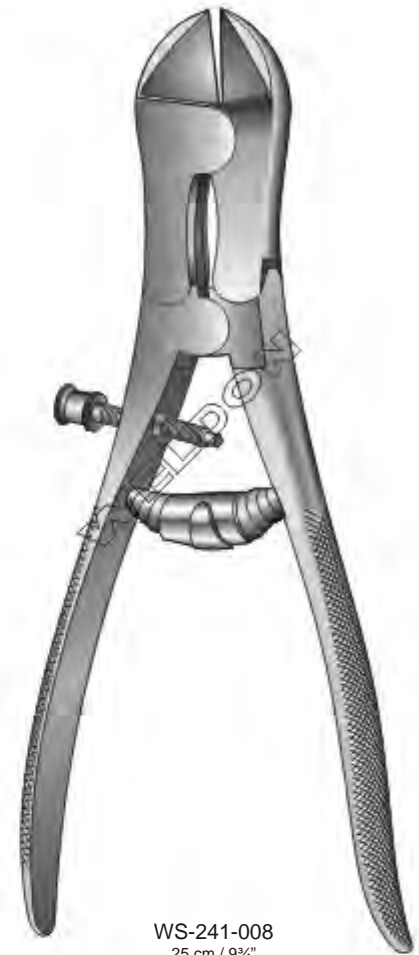

WS-241-008
25 cm / 9 1/2"
Cut Soft Wire Up To 4.5 mm
Cut Hard Wire Up To 3.0 mm