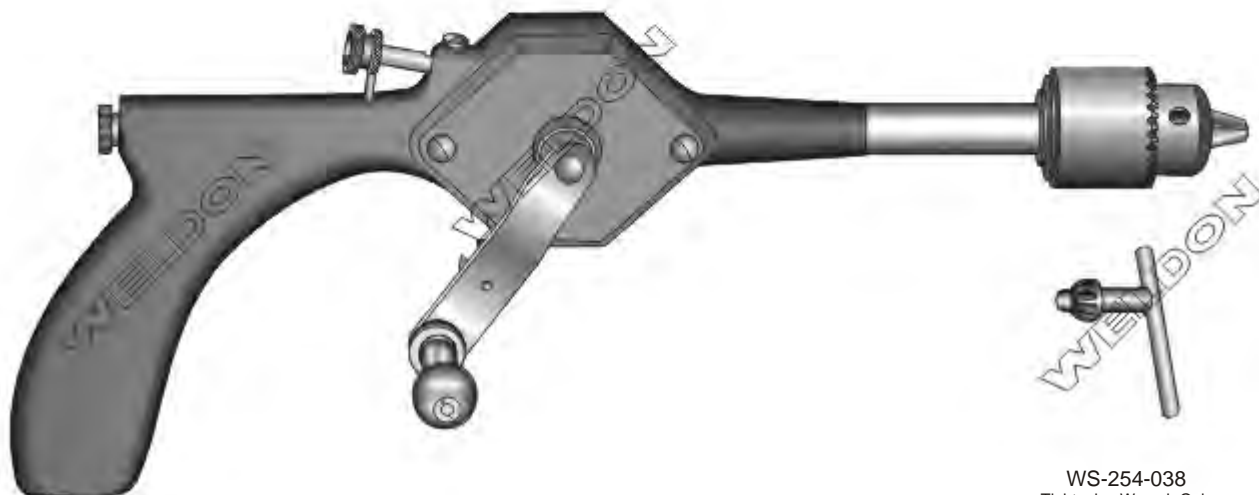

For Twist Drills Up To $\varnothing$ 6.5 mm
For Kirschner Wires Up To $\varnothing$ 4 mm
With Jacobs Three-jaw Chuck And Wrench
With Axial Channel For Passing Kirschner Wires

WS-254-038
Tightening Wrench Only