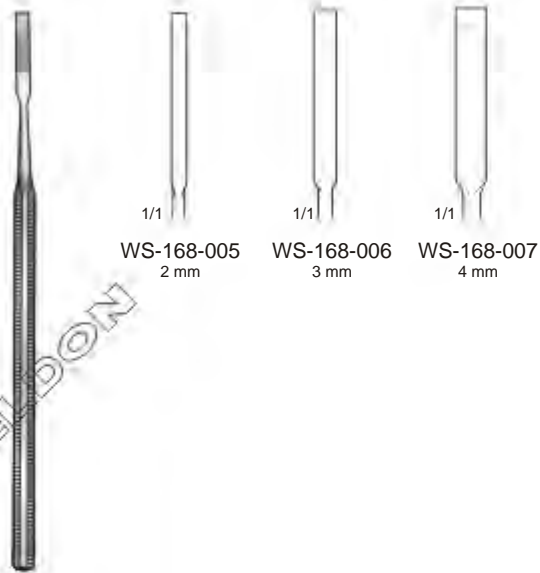

Buck-Gramcko  
WS-167-001  
11 cm / 4½"

Buck-Gramcko  
WS-167-002  
11 cm / 4½"

Buck-Gramcko  
WS-167-003  
10 cm / 4"

Buck-Gramcko  
WS-167-004  
10 cm / 4"

**Buckley**  
16 cm / 6¼"  
Octagonal Handle

13.5 cm / 5¼"