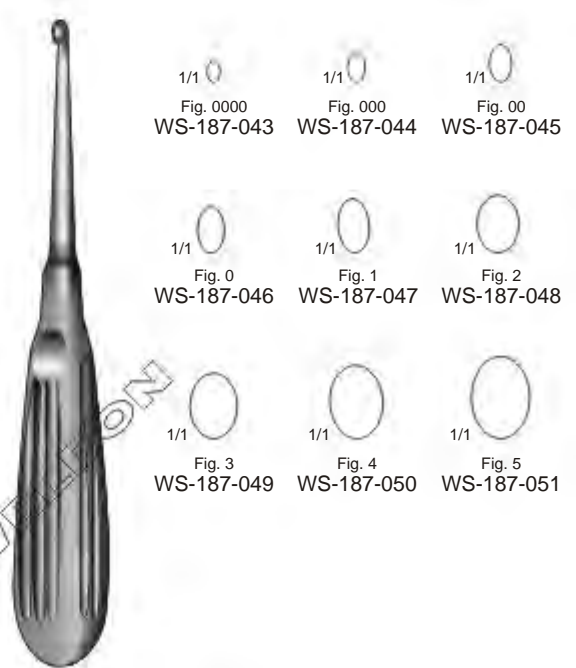

Spratt
17 cm / 6¾"
Oval, With Hollow Handle

1/1 Fig. 0000 WS-187-043	1/1 Fig. 000 WS-187-044	1/1 Fig. 00 WS-187-045
1/1 Fig. 0 WS-187-046	1/1 Fig. 1 WS-187-047	1/1 Fig. 2 WS-187-048
1/1 Fig. 3 WS-187-049	1/1 Fig. 4 WS-187-050	1/1 Fig. 5 WS-187-051