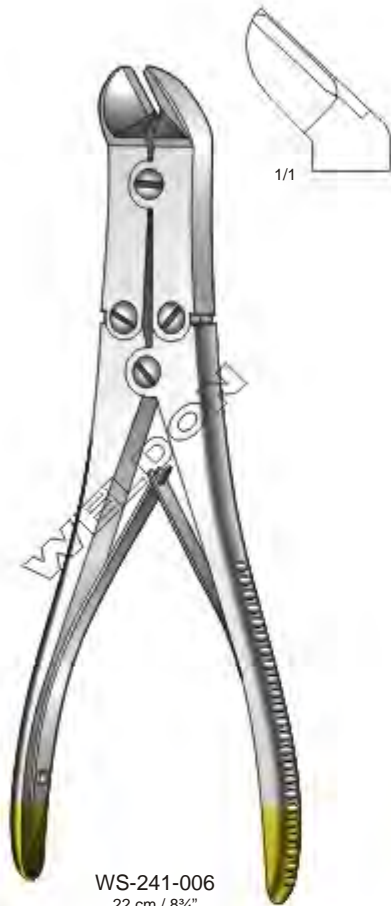

WS-241-006
22 cm / 8 3/4"
Cut Soft Wire Up To 3.0 mm
Cut Hard Wire Up To 2.5 mm