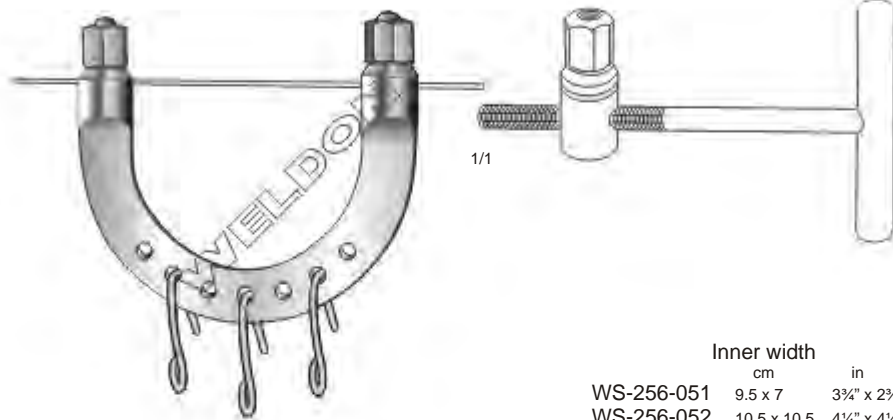

Extension Bows | Estribos Para Extensión | Extensionsbügel

Kirschner
With 3 Traction Hooks

	Inner width		
	cm	in	
WS-256-051	9.5 x 7	3 7/8" x 2 3/4"	For Children
WS-256-052	10.5 x 10.5	4 1/4" x 4 1/4"	For Wrist Ankle
WS-256-053	12 x 12	4 3/4" x 4 3/4"	For Elbow
WS-256-054	15.5 x 15.5	6" x 6"	For Knee
WS-256-055	20 x 15.5	8" x 8"	For Femur