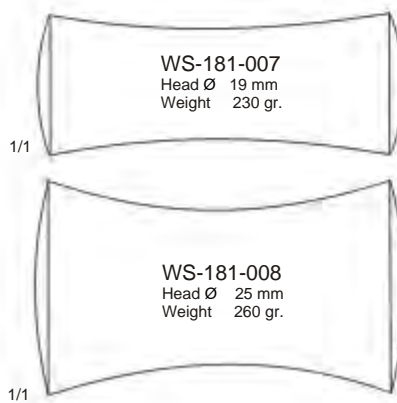

1/1   
 5 mm Ø  
**WS-180-269**

1/1   
 6 mm Ø  
**WS-180-270**

1/1   
 7 mm Ø  
**WS-180-271**

1/1   
 8 mm Ø  
**WS-180-272**

1/1   
 10 mm Ø  
**WS-180-273**

Williger  
24 cm / 9½"  
Lead Filled

Doyen

Lucae  
19.5 cm / 7¾"

Collin  
WS-181-009  
20 cm / 8"

Williger  
WS-181-010  
16.5 cm / 6½"

**Mallets | Martillos | Hämmer**

**Gerzog**  
**WS-182-011A**  
 19 cm / 7½"  
 Weight 10 oz. / 285 gr.  
 Head Weight 7 oz. / 200 gr.  
 Head Diameter 25 mm

Head Diameter 27 mm  
 Weight 320 gr.

**WD-182-012-R**  
 Ferrozell Disks Only  
 In Pairs

**Mead**  
**WS-182-012**  
 19 cm / 7½"  
 With Interchangeable  
 Ferrozell Disks

**Heath**  
**WS-182-012A**  
 19 cm / 7½"  
 Stainless Steel, Solid  
 Weight 2 lbs / 900 gr.  
 Head Weight 1 lb / 570 gr  
 Head Diameter 40 mm