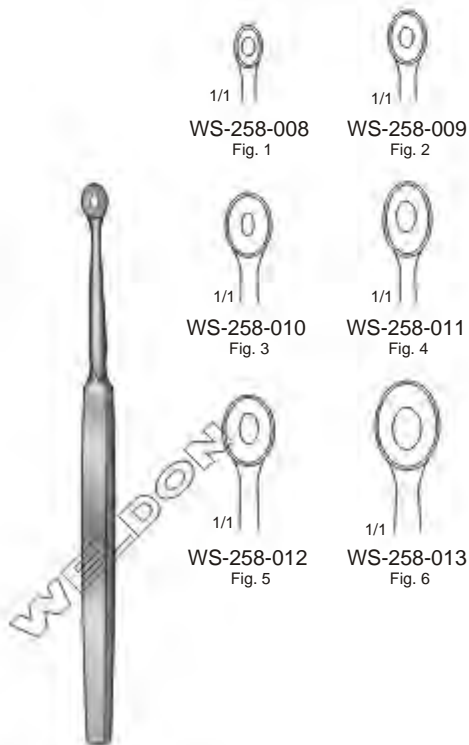

**Extension Bows | Estribos Para Extensión | Extensionsbügel**

**Kirschner**  
With 3 Traction Hooks

	Inner width		
	cm	in	
WS-256-051	9.5 x 7	3 7/8" x 2 3/4"	For Children
WS-256-052	10.5 x 10.5	4 1/4" x 4 1/4"	For Wrist Ankle
WS-256-053	12 x 12	4 3/4" x 4 3/4"	For Elbow
WS-256-054	15.5 x 15.5	6" x 6"	For Knee
WS-256-055	20 x 15.5	8" x 8"	For Femur

with 3 Traction Hooks

**Kirschner**  
WS-256-056  
6 x 6 cm / 2 1/2" x 2"

With 3 Traction Hooks

**Kirschner**  
WS-256-057 0-40 mm Small Pattern  
18 cm / 7 1/4"  
WS-256-058 35-200 mm Large Pattern  
27 cm / 10 1/2"

WS-257-059 180 x 100 mm  
7" x 4"  
Inner Width  
WS-257-060 270 x 160 mm  
10½" x 6¾"  
Inner Width

WS-257-061 Small  
WS-257-062 Medium  
WS-257-063 Large  
Wire Mesh, Autoclavable

Lupus Currettes, Lupus Scrapers | Curettas Para Lupus, Legra Para Lupus | Lupusküretten, Lupusschaber

**Piffard**  
14.5 cm / 5¾"

**Fox**  
14.5 cm / 5¾"

**Wolff**  
14.5 cm / 5¾"

**Vidal**  
WS-258-014  
13.5 cm / 5⅝"

**Schweden**  
17 cm / 6¾"

Meniscus Knives, And Dermal Punches | Cuchillos Para Menisco, y Trépanos Para Piel  
Meniskotome, Hauttrephinen