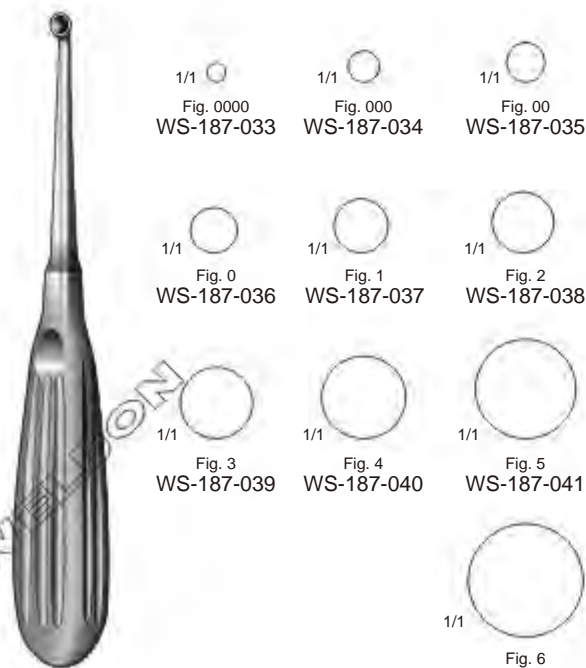

Bruns
17 cm / 6¾"
Round, With Hollow Handle

1/1 Fig. 0000 WS-187-033	1/1 Fig. 000 WS-187-034	1/1 Fig. 00 WS-187-035
1/1 Fig. 0 WS-187-036	1/1 Fig. 1 WS-187-037	1/1 Fig. 2 WS-187-038
1/1 Fig. 3 WS-187-039	1/1 Fig. 4 WS-187-040	1/1 Fig. 5 WS-187-041
		1/1 Fig. 6 WS-187-042