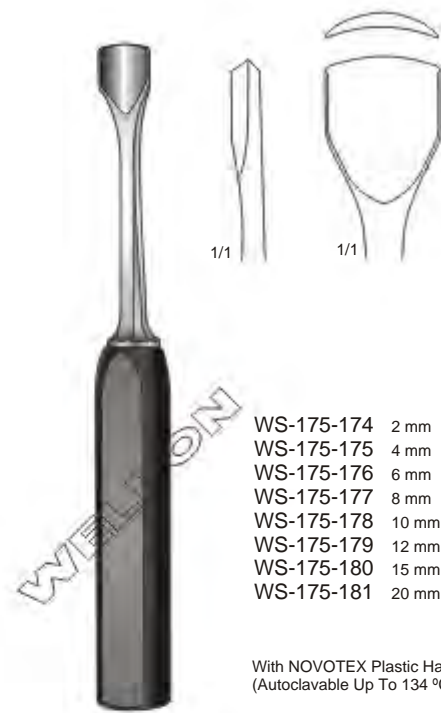

- WS-175-174 2 mm
- WS-175-175 4 mm
- WS-175-176 6 mm
- WS-175-177 8 mm
- WS-175-178 10 mm
- WS-175-179 12 mm
- WS-175-180 15 mm
- WS-175-181 20 mm

With NOVOTEX Plastic Handle
(Autoclavable Up To 134 °C at Bar)

Mini-Lexer
18 cm / 7 1/8"