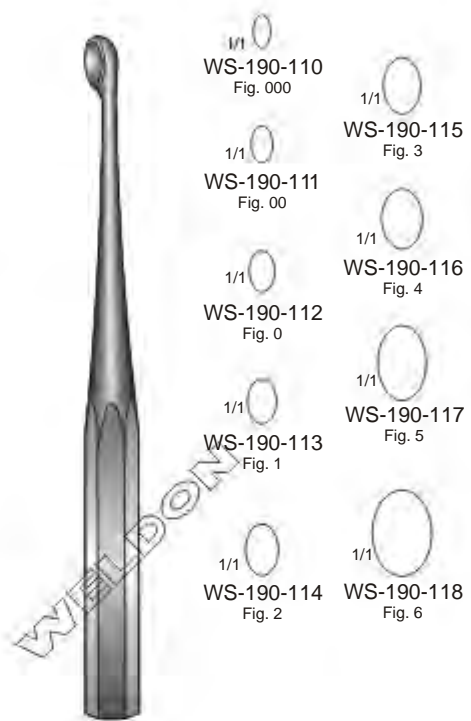

Bruns Oval Cup Cruettes
23 cm / 9"
Solid Hexagonal Handle
Straight