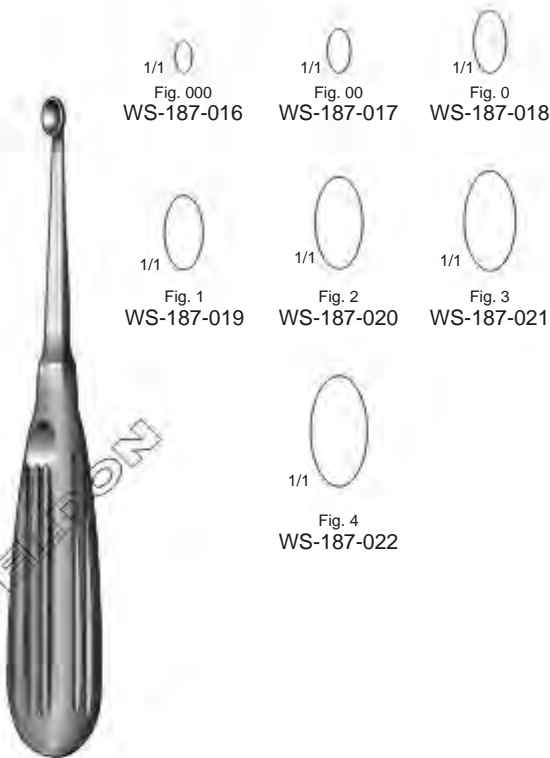

Head Ø 30 mm  
Weight 675 gr.

WS-184-024  
26.5 cm / 10½"  
Plain (Nylon) Convex  
(Steel) Plastic Handle

WS-185-025  
24 cm / 9½"  
Steel, Sold  
With Plastic Handle

WS-185-026  
26.5 cm / 10½"  
Plastic Handle

1/1  
Fig. 1  
WS-186-005

1/1  
Fig. 6  
WS-186-010

1/1  
Fig. 4  
WS-186-015

**Volkman**  
19 cm / 7½"  
Oval, With Plastic Handle

**Volkman**  
27.5 cm / 10¾"  
Oval, With Plastic Handle

**Schede**  
17 cm / 6¾"  
Oval, With Hollow Handle