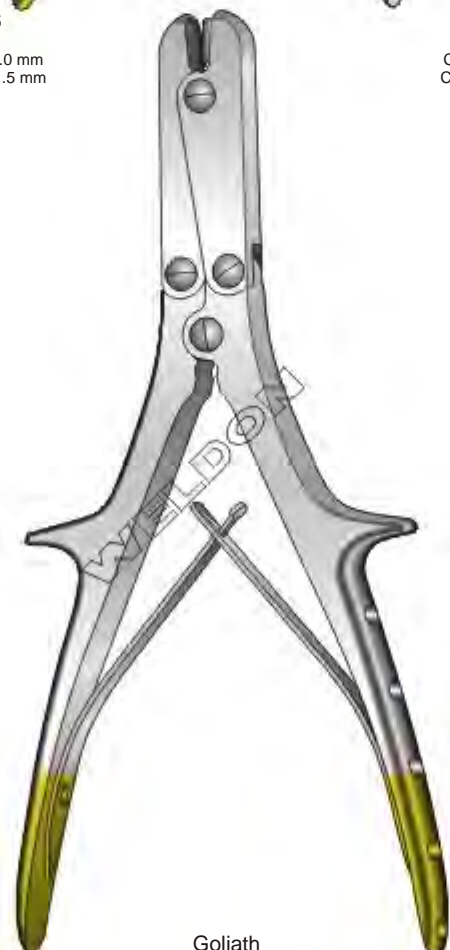

**WS-241-011**  
15 cm / 6"  
Cut Soft Wire Up To 3.0 mm  
Cut Hard Wire Up To 2.5 mm

Wire Cutting Pliers | Pinzas Para Cortar Alambre | Drahtkneifzangen

Diamant  
 WS-242-012  
 16 cm / 6¼"  
 Cut Soft Wire Up To 2.0 mm  
 Cut Hard Wire Up To 1.5 mm

WS-242-013  
 16 cm / 6¼"  
 Cut Soft Wire Up To 2.5 mm  
 Cut Hard Wire Up To 2.0 mm

WS-242-014  
 23 cm / 9"  
 Cut Soft Wire Up To 3.5 mm  
 Cut Hard Wire Up To 2.5 mm

WS-242-015  
 24 cm / 9½"  
 Cut Soft Wire Up To 4.5 mm  
 Cut Hard Wire Up To 3.0 mm

**WS-243-016**  
17.5 cm / 7"  
Cut Soft Wire Up To 2.0 mm  
Cut Hard Wire Up To 1.5 mm

**WS-243-017**  
19 cm / 7½"  
Cut Soft Wire Up To 2.0 mm  
Cut Hard Wire Up To 1.5 mm

**Goliath**  
WS-243-018 2.5 mm  
WS-243-019 2.0 mm  
25 cm / 10"