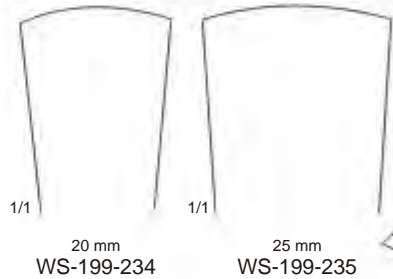

1/1 10 mm WS-199-232
1/1 15 mm WS-199-233

1/1 20 mm WS-199-234
1/1 25 mm WS-199-235