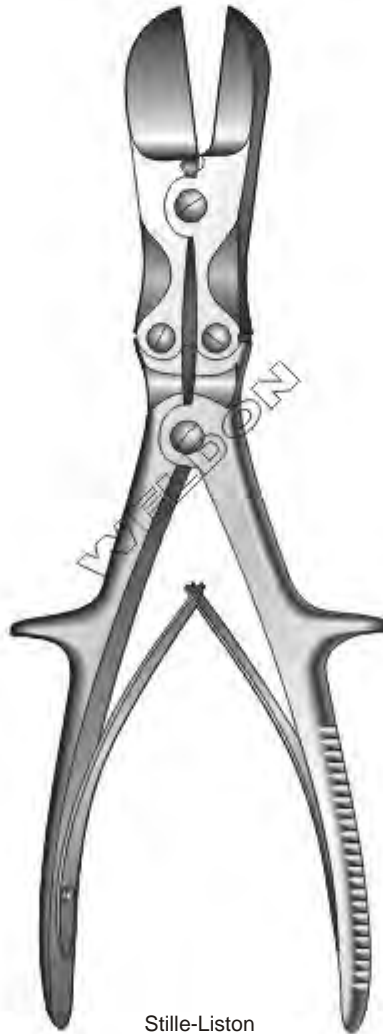

WS-238-024

1/1

WS-238-025  
23 cm / 9 1/4"  
WS-238-025A  
27 cm / 10 1/2"  
Straight

1/1

WS-238-026  
27 cm / 10 1/2"  
WS-238-026A  
23 cm / 9 1/4"  
Angled

Stille-Liston  
27 cm / 10 1/2"

Stille-Liston  
27 cm / 10 1/2"

Stille-Liston

Liston-Key  
WS-239-027  
27 cm / 10½"

Semb  
WS-239-028  
24 cm / 9½"

**Wire Cutting Pliers | Alicates Para Cortar Alambre | Drahtkneifzangen**

**WS-240-001**  
 12 cm / 4 3/4"  
 Cut Soft Wire Up To 1.2 mm  
 Cut Hard Wire Up To 1.0 mm