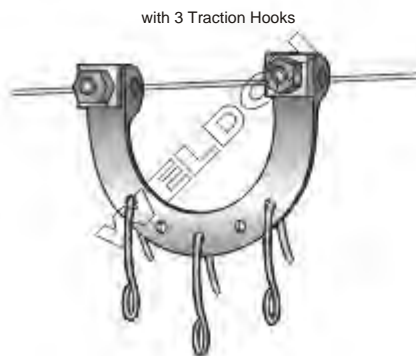

with 3 Traction Hooks

Kirschner
WS-256-056
6 x 6 cm / 2 1/2" x 2"