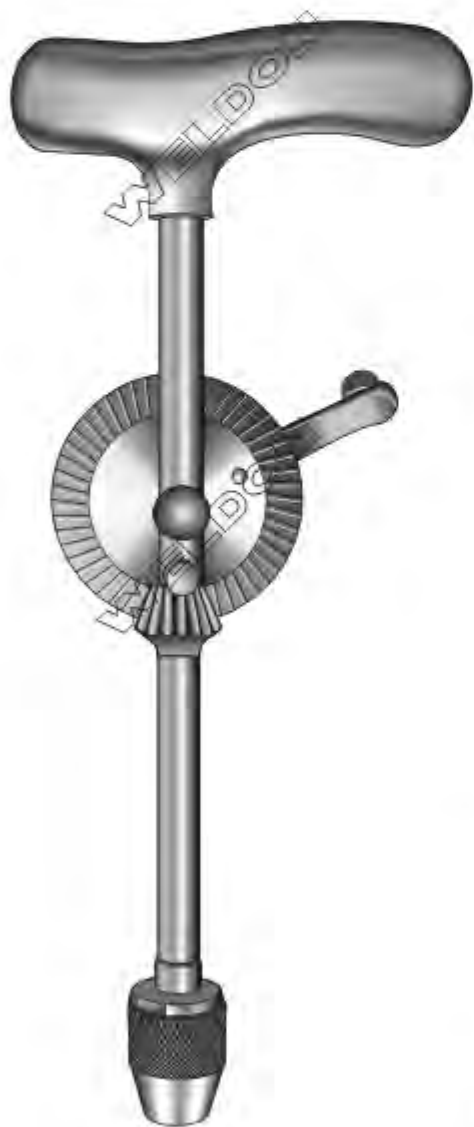

Errico  
WS-251-015  
16 mm Ø  
Burr

Hudson  
WS-251-006  
27 cm / 10½"

**WS-252-025**  
 Set Consisting of Fig.1 - Fig.9

**Stille**  
**WS-252-026**  
 Brace Only

**Stille-Sherman**  
**WS-252-027** Brace Only  
**WS-252-028** Complete Set With 4 Drills

Moore  
WS-253-029 Brace Only  
WS-253-030 Complete Set With 2 Twist Drills

3.2 mm  
WS-253-031  
7 cm / 2¾"  
WS-253-032  
9 cm / 3½"  
Twist Drills

WS-253-033  
Tightening Wrech Only

Bunnell  
WS-253-034  
For Kirschner Wires Up To 3 mm Ø