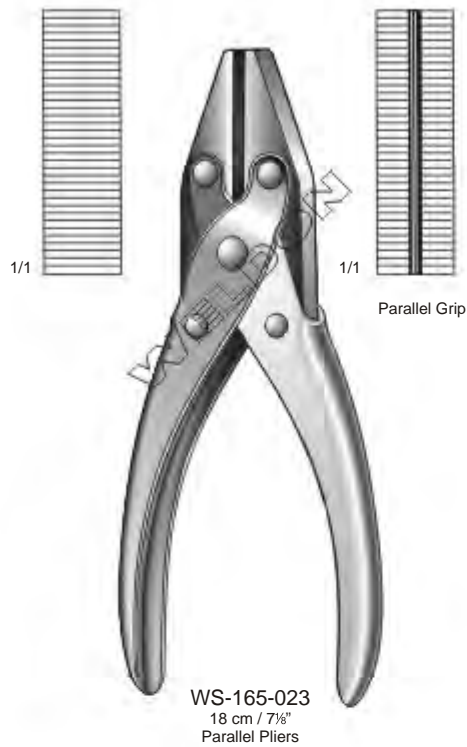

Slip Joint Adjustable Pliers  
WS-164-019  
19.7 cm / 7¾"

Flat Nose Plier  
WS-164-020  
15 cm / 6"  
Side Cutting Blades  
Tips Taper To 3.5 mm

Needle Nose Plier  
WS-164-021  
14 cm / 5 ½"  
Grooved Jaws Tips

Flat Nose Plier  
WS-164-022  
15 cm / 6"

Flat Nose Pliers, Vise Grip | Alicate De Pico Plano | Flachzangen, Tonnenzange

**Heavy Duty Locking Plier**  
**WS-166-028**  
 20 cm / 8", 9 mm Wide Tip  
 Reinforced Jaw Hinge, Self Locking Lever  
 With Adjustable Screw And  
 One Hand Quick Release