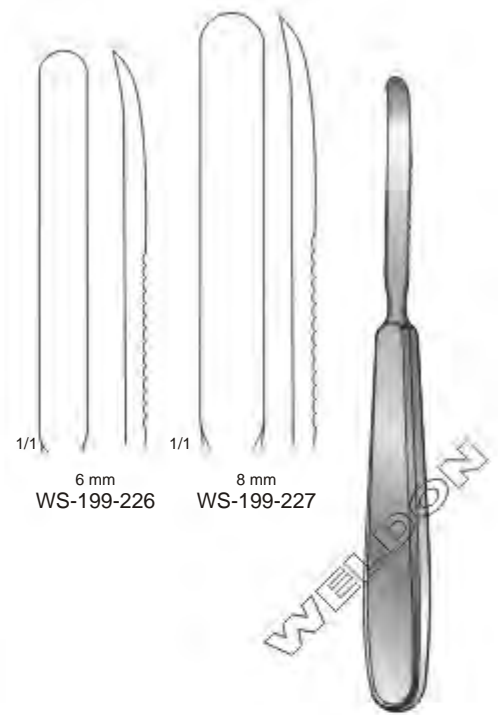

Farabeuf  
WS-198-218  
15 cm / 6"

Farabeuf  
WS-198-219  
15 cm / 6"

16 cm / 6 1/4"  
Delicate, Solid

Sedillot  
WS-198-223  
21 cm / 8 1/4"

**Williger**  
**WS-199-224**  
 12.5 cm / 5"  
 Solid

**Williger**  
**WS-199-225**  
 16 cm / 6¼"  
 Solid

1/1 6 mm WS-199-226  
 1/1 8 mm WS-199-227

With Hollow Handle  
 17 cm / 6¾"

**WS-199-228**  
 Right Curved  
 For Adults

**WS-199-229**  
 Left Curved

**WS-199-230**  
 Right Curved  
 For Children

**WS-199-231**  
 Left Curved