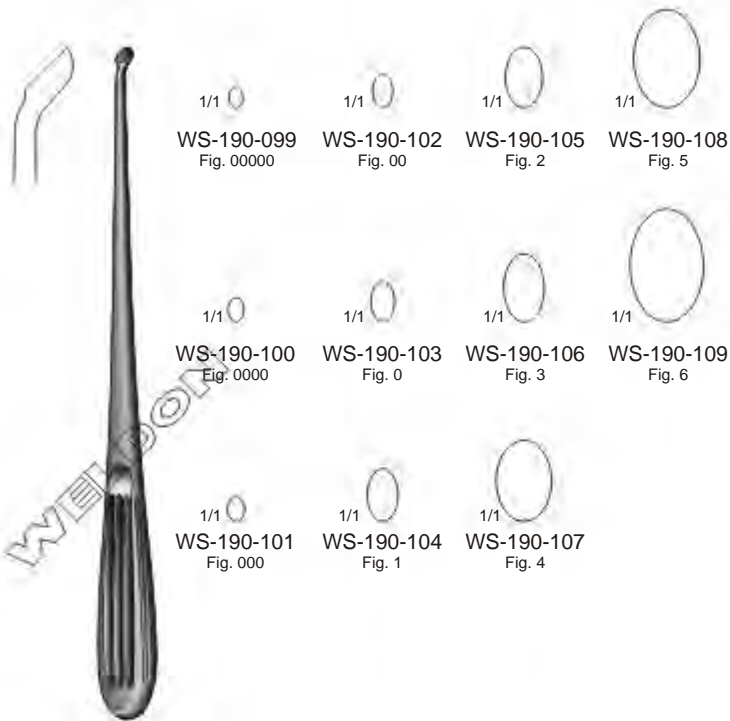

Bone Curettes | Cucharillas Cortantes | Scharfe Löffel

Spinal Fusion Curettes
23 cm / 9"
Reverse Angle