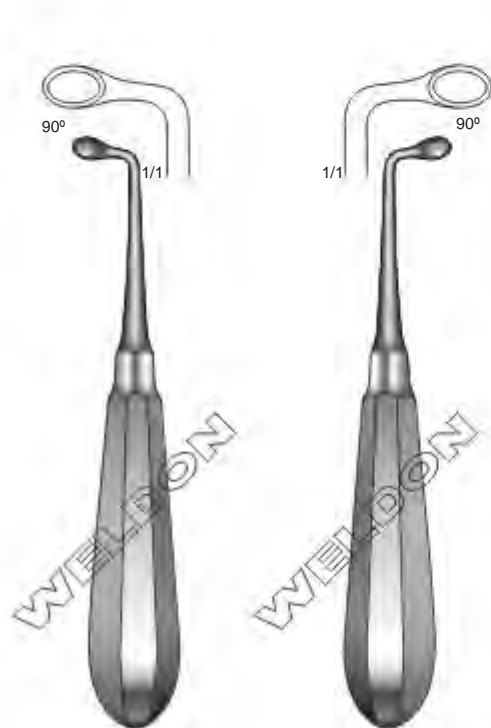

**Spinal Fusion Curettes**  
 23 cm / 9"  
 Reverse Angle

**Bruns Oval Cup Cruettes**  
 23 cm / 9"  
 Solid Hexagonal Handle  
 Straight

**Semmes (Howard) Spinal Curettes**  
 23 cm / 9", 4 x 7 mm Cup

**Daubenspeck**  
 20 cm / 8"

Cobb - Type Oval Cup Currettes  
27.9 cm / 11"  
Hollow, Knurled Handle  
Angled

Cobb - Type Oval Cup Currettes  
27.9 cm / 11"  
Hollow, Knurled Handle  
Straight

Siebenmann  
WS-191-144  
16 cm / 6 1/4"