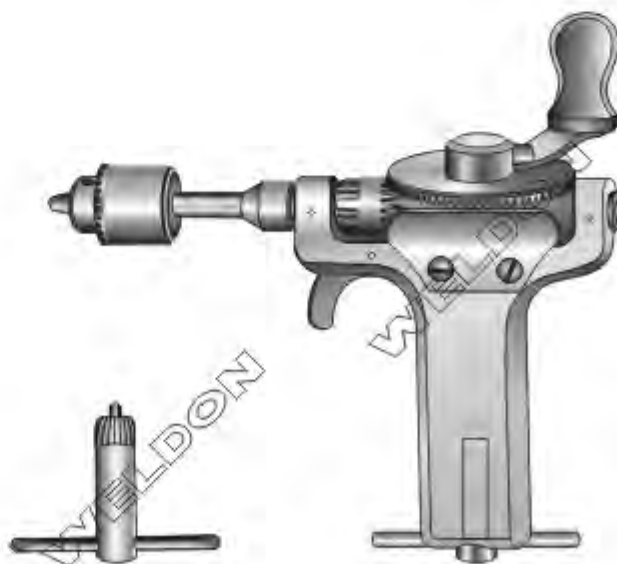

WS-253-033
Tightening Wrech Only