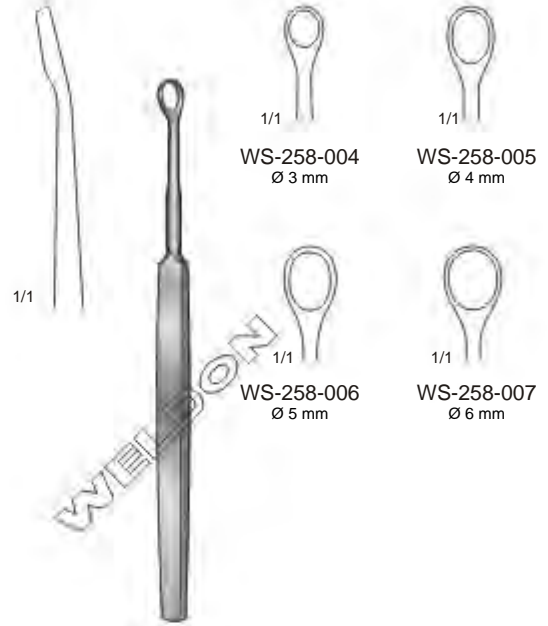

**Extension Bows | Estribos Para Extensión | Extensionsbügel**

**Kirschner**  
With 3 Traction Hooks

	Inner width		
	cm	in	
WS-256-051	9.5 x 7	3 7/8" x 2 3/4"	For Children
WS-256-052	10.5 x 10.5	4 1/4" x 4 1/4"	For Wrist Ankle
WS-256-053	12 x 12	4 3/4" x 4 3/4"	For Elbow
WS-256-054	15.5 x 15.5	6" x 6"	For Knee
WS-256-055	20 x 15.5	8" x 8"	For Femur

with 3 Traction Hooks

**Kirschner**  
WS-256-056  
6 x 6 cm / 2 1/2" x 2"

With 3 Traction Hooks

**Kirschner**  
WS-256-057 0-40 mm Small Pattern  
18 cm / 7 1/4"  
WS-256-058 35-200 mm Large Pattern  
27 cm / 10 1/2"

WS-257-059 180 x 100 mm  
7" x 4"  
Inner Width  
WS-257-060 270 x 160 mm  
10½" x 6¾"  
Inner Width

WS-257-061 Small  
WS-257-062 Medium  
WS-257-063 Large  
Wire Mesh, Autoclavable

Lupus Currettes, Lupus Scrapers | Curettas Para Lupus, Legra Para Lupus | Lupusküretten, Lupusschaber

**Piffard**  
14.5 cm / 5¾"

**Fox**  
14.5 cm / 5¾"

**Wolff**  
14.5 cm / 5¾"

**Vidal**  
WS-258-014  
13.5 cm / 5⅝"

**Schweden**  
17 cm / 6¾"

Meniscus Knives, And Dermal Punches | Cuchillos Para Menisco, y Trépanos Para Piel  
Meniskotome, Hauttrephinen