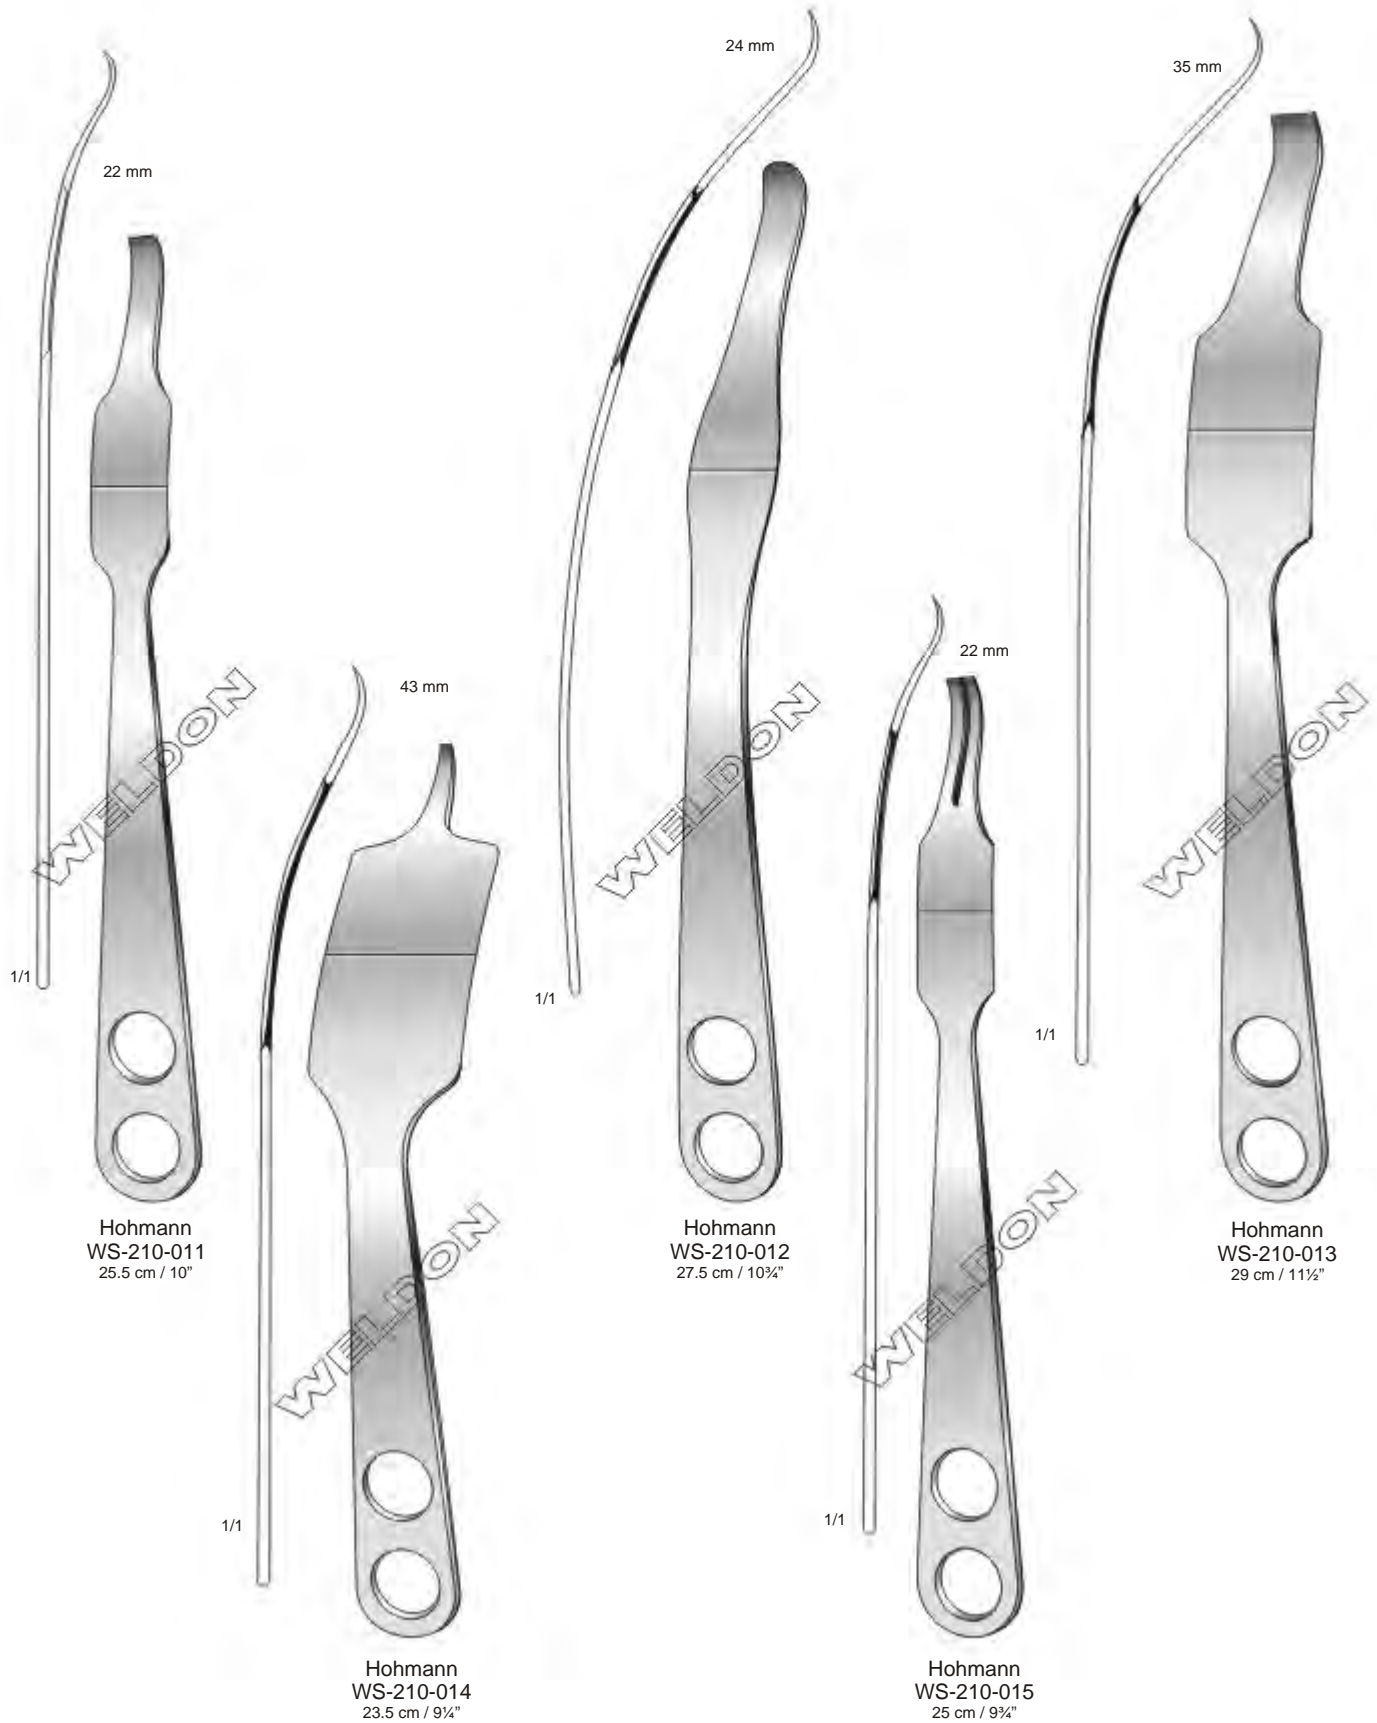

Bone Levers | Elevadores Para Hueso | Knochenhebel