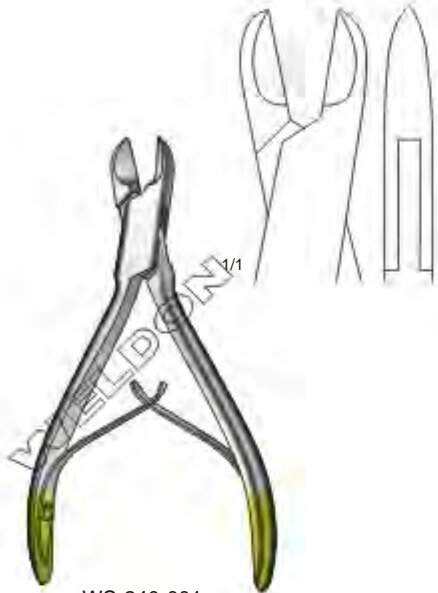

WS-238-024

1/1

WS-238-025  
23 cm / 9 1/4"  
WS-238-025A  
27 cm / 10 1/2"  
Straight

1/1

WS-238-026  
27 cm / 10 1/2"  
WS-238-026A  
23 cm / 9 1/4"  
Angled

Stille-Liston  
27 cm / 10 1/2"

Stille-Liston  
27 cm / 10 1/2"

Stille-Liston

Liston-Key  
WS-239-027  
27 cm / 10½"

Semb  
WS-239-028  
24 cm / 9½"

**Wire Cutting Pliers | Alicates Para Cortar Alambre | Drahtkneifzangen**

**WS-240-001**  
 12 cm / 4 3/4"  
 Cut Soft Wire Up To 1.2 mm  
 Cut Hard Wire Up To 1.0 mm