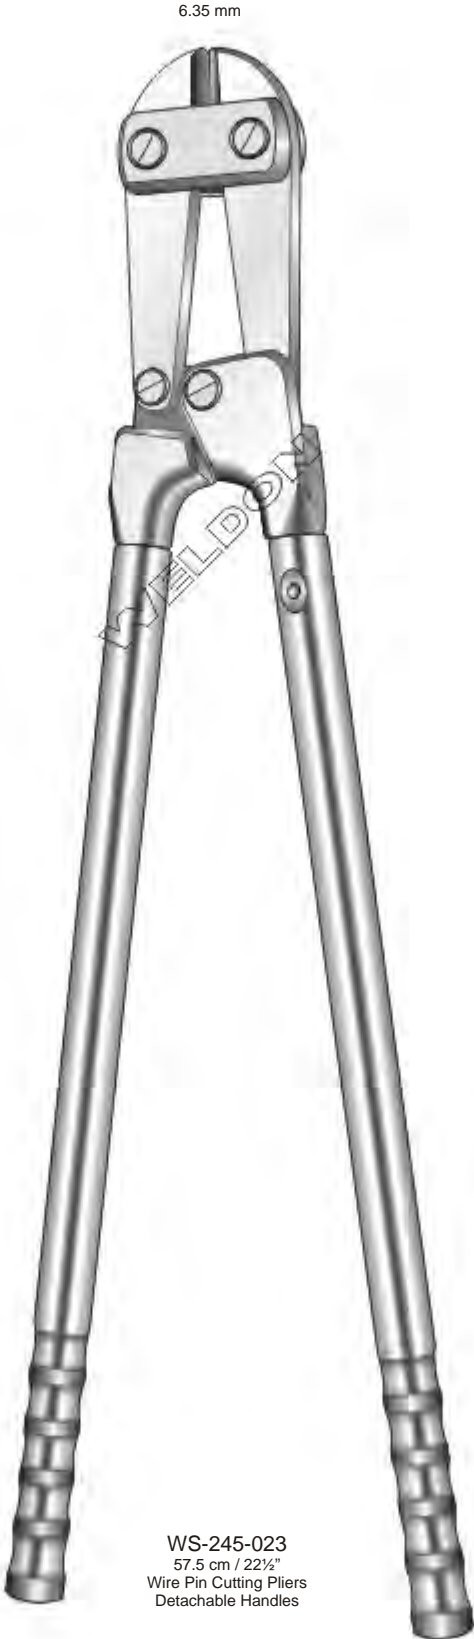

6.35 mm

WS-245-023
57.5 cm / 22½"
Wire Pin Cutting Pliers
Detachable Handles