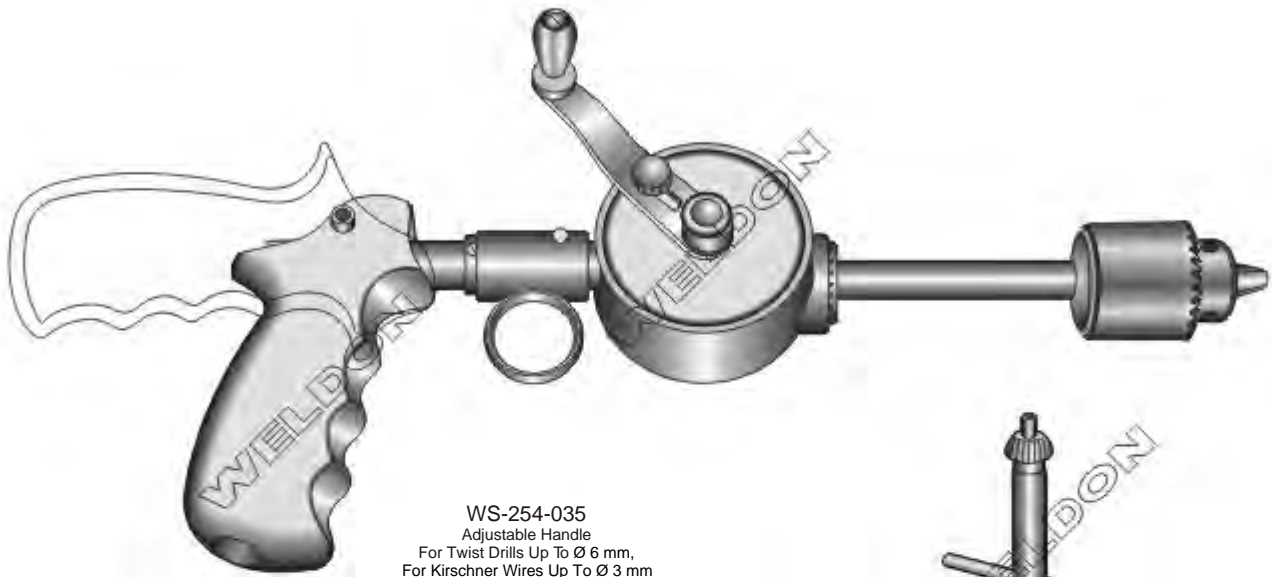

Moore  
WS-253-029 Brace Only  
WS-253-030 Complete Set With 2 Twist Drills

3.2 mm  
WS-253-031  
7 cm / 2¾"  
WS-253-032  
9 cm / 3½"  
Twist Drills

WS-253-033  
Tightening Wrech Only

Bunnell  
WS-253-034  
For Kirschner Wires Up To 3 mm Ø