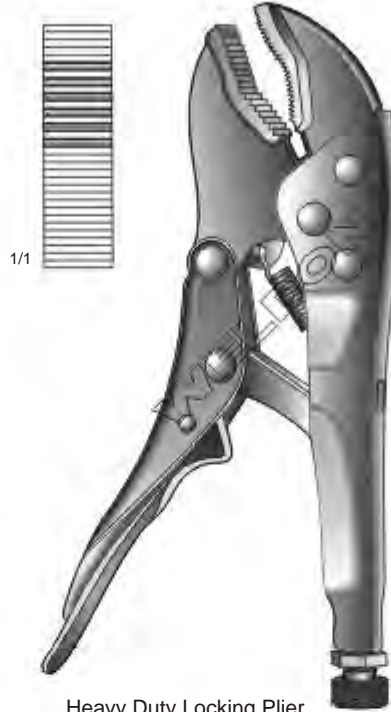

Heavy Duty Locking Plier
WS-166-028
20 cm / 8", 9 mm Wide Tip
Reinforced Jaw Hinge, Self Locking Lever
With Adjustable Screw And
One Hand Quick Release