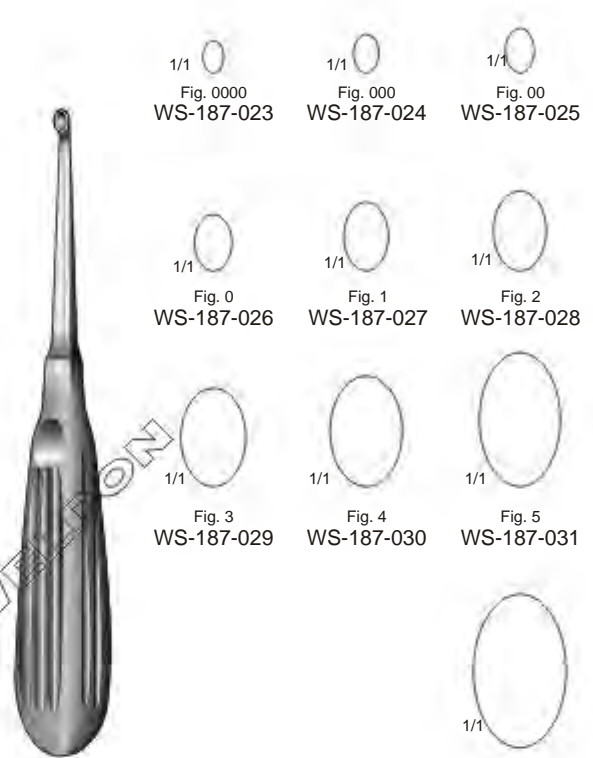

1/1
Fig. 0
WS-186-011

1/1
Fig. 1
WS-186-012

1/1
Fig. 2
WS-186-013

1/1
Fig. 3
WS-186-014

1/1
Fig. 4
WS-186-015

Volkmann
17 cm / 6¾"
Oval, With Hollow Handle

1/1 Fig. 0000 WS-187-023	1/1 Fig. 000 WS-187-024	1/1 Fig. 00 WS-187-025
1/1 Fig. 0 WS-187-026	1/1 Fig. 1 WS-187-027	1/1 Fig. 2 WS-187-028
1/1 Fig. 3 WS-187-029	1/1 Fig. 4 WS-187-030	1/1 Fig. 5 WS-187-031
		1/1 Fig. 6 WS-187-032