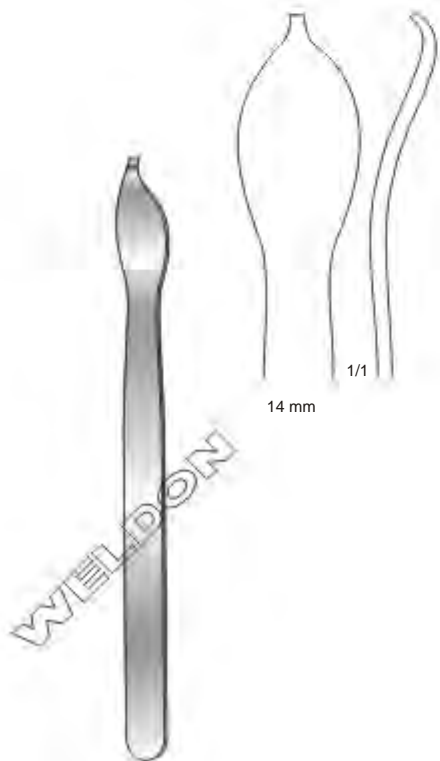

WS-207-021

WS-207-022

20 cm / 8"

30 cm / 11 3/4"

Plastic Handle - Autoclavable Up To 134°C

Bone Levers | Elevadores Para Hueso | Knochenhebel

WS-208-001  
14 cm / 5½"

Hohmann-Mini  
16 cm / 6¼"

WS-208-004  
16 cm / 6¼"

WS-208-005  
12 cm / 4¾"

Hohmann  
WS-209-006  
22 cm / 8 3/4"

Hohmann  
WS-209-007  
23.5 cm / 9 1/4"

Hohmann  
WS-209-008 38 mm  
WS-209-009 43 mm  
23.5 cm / 9 1/4"

Hohmann  
WS-209-010  
25 cm / 9 3/4"