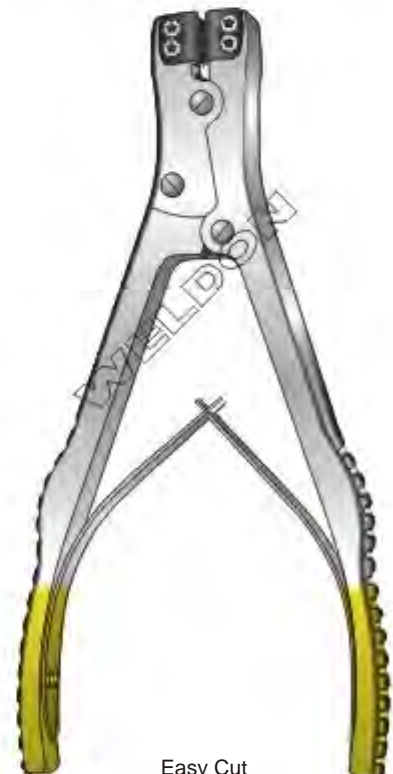

**WS-243-016**  
17.5 cm / 7"  
Cut Soft Wire Up To 2.0 mm  
Cut Hard Wire Up To 1.5 mm

**WS-243-017**  
19 cm / 7½"  
Cut Soft Wire Up To 2.0 mm  
Cut Hard Wire Up To 1.5 mm

**Goliath**  
WS-243-018 2.5 mm  
WS-243-019 2.0 mm  
25 cm / 10"