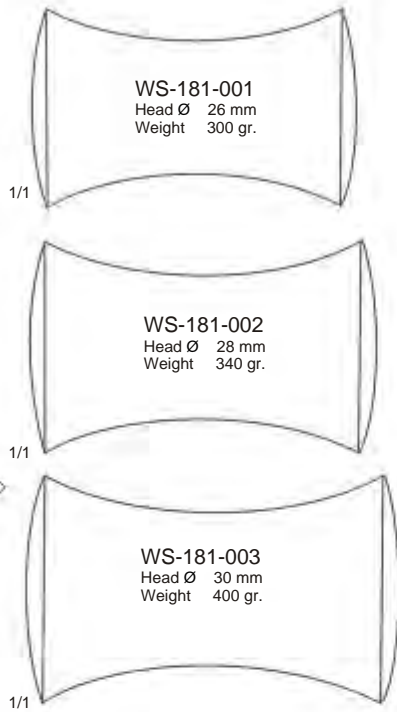

1/1   
 5 mm Ø  
**WS-180-269**

1/1   
 6 mm Ø  
**WS-180-270**

1/1   
 7 mm Ø  
**WS-180-271**

1/1   
 8 mm Ø  
**WS-180-272**

1/1   
 10 mm Ø  
**WS-180-273**

Williger  
24 cm / 9½"  
Lead Filled

Doyen

Lucae  
19.5 cm / 7¾"

Collin  
WS-181-009  
20 cm / 8"

Williger  
WS-181-010  
16.5 cm / 6½"

**Mallets | Martillos | Hämmer**

**Gerzog**  
**WS-182-011A**  
 19 cm / 7½"  
 Weight 10 oz. / 285 gr.  
 Head Weight 7 oz. / 200 gr.  
 Head Diameter 25 mm

Head Diameter 27 mm  
 Weight 320 gr.

**WD-182-012-R**  
 Ferrozell Disks Only  
 In Pairs

**Mead**  
**WS-182-012**  
 19 cm / 7½"  
 With Interchangeable  
 Ferrozell Disks

**Heath**  
**WS-182-012A**  
 19 cm / 7½"  
 Stainless Steel, Solid  
 Weight 2 lbs / 900 gr.  
 Head Weight 1 lb / 570 gr  
 Head Diameter 40 mm