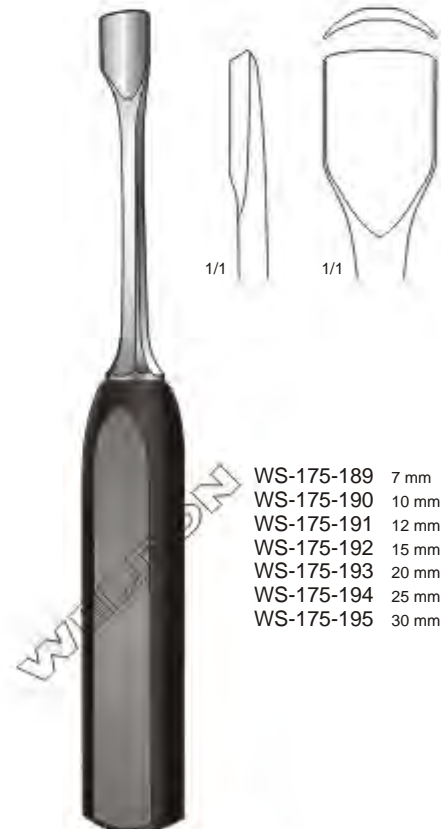

- WS-175-189 7 mm
- WS-175-190 10 mm
- WS-175-191 12 mm
- WS-175-192 15 mm
- WS-175-193 20 mm
- WS-175-194 25 mm
- WS-175-195 30 mm