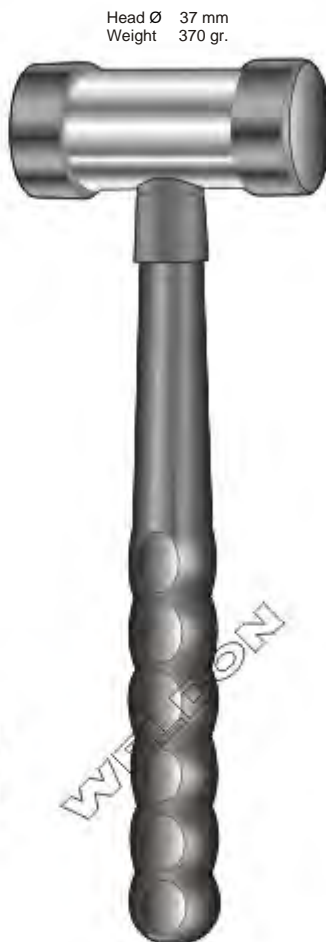

Head Diameter 27 mm  
 Weight 320 gr.

**WD-182-012-R**  
 Ferrozell Disks Only  
 In Pairs

**Mead**  
**WS-182-012**  
 19 cm / 7½"  
 With Interchangeable  
 Ferrozell Disks

**Heath**  
**WS-182-012A**  
 19 cm / 7½"  
 Stainless Steel, Solid  
 Weight 2 lbs / 900 gr.  
 Head Weight 1 lb / 570 gr  
 Head Diameter 40 mm

Head Diameter 22 mm  
 Weight 200 gr.

**Partsch**  
**WS-182-014**  
 19 cm / 7½"  
 With Hollow Handle

Head Diameter 30 mm  
 Weight 510 gr.

**WS-182-011**  
 26 cm / 10¼"  
 Plastic Handle

Head Diameter 45 mm  
 Weight 290 gr

**WS-182-013**  
 23 cm / 9"  
 Hard Wood, Lead Filled

**Bergmann-(Hibbs)**  
**WS-182-013A**  
 22.5 cm / 9"  
 Weight 570 gr., Head Diameter 40 mm

Head Ø 42/30 mm  
Weight 530 gr.

WS-183-015  
26 cm / 10 1/4"  
Plastic Handle

Head Ø 37 mm  
Weight 370 gr.

WS-183-017  
24 cm / 9 1/2"  
Disks and Handle Of Plastic

WS-183-018  
Spare Facings (Pair)  
Plastic

Head Ø 30 mm  
Weight 480 gr.

WS-183-016  
24 cm / 9 1/2"  
Plastic Handle