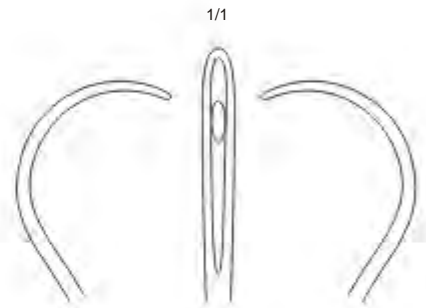

1/1
WS-134-011
WS-134-012
Fig. 4

Reverdin
23 cm / 9"
Large

Malleable
WS-135-013
20 cm / 8"

Cooper
WS-135-014
18.5 cm / 7 1/4"

Deschamps
WS-135-017
24 cm / 9 1/2"

Deschamps
WS-135-018
24 cm / 9 1/2"

Kronecker
WS-135-015
13 cm / 5"

Kronecker
WS-135-016
13 cm / 5"

Ligature Needles | Aguja Para Ligaduras | Unterbindungsnadeln

WS-136-019
Blunt
For Right Hand

WS-136-020
Blunt
For Left Hand

WS-136-021
Sharp
For Right Hand

WS-136-022
Sharp
For Left Hand

WS-136-023
Blunt
For Right Hand

WS-136-024
Blunt
For Left Hand

Deschamps
20 cm / 8"

Deschamps
20 cm / 8"

Deschamps
20 cm / 8"