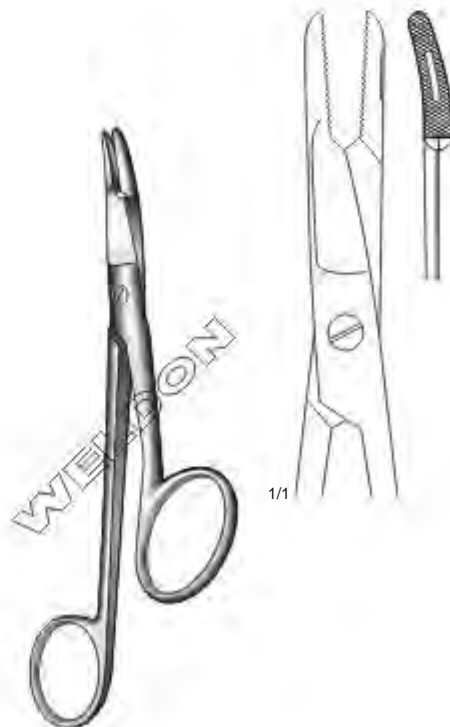

WS-123-056
17 cm / 6¾"

WS-123-057
20 cm / 8"

Gillies
WS-122-053
16 cm / 6¼"