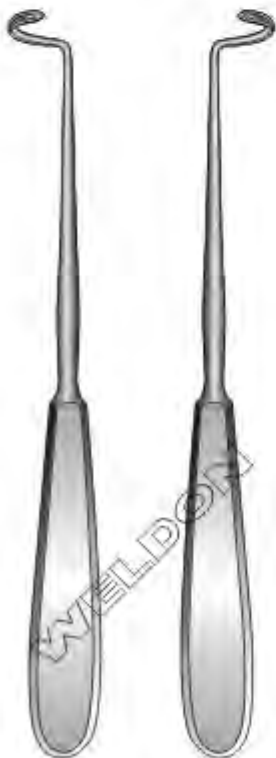

1/1
WS-134-011
WS-134-012
Fig. 4

Reverdin
23 cm / 9"
Large

Malleable
WS-135-013
20 cm / 8"

Cooper
WS-135-014
18.5 cm / 7 1/4"

Deschamps
WS-135-017
24 cm / 9 1/2"

Deschamps
WS-135-018
24 cm / 9 1/2"

Kronecker
WS-135-015
13 cm / 5"

Kronecker
WS-135-016
13 cm / 5"

Ligature Needles | Aguja Para Ligaduras | Unterbindungsnadeln

WS-136-019
Blunt
For Right Hand

WS-136-020
Blunt
For Left Hand

WS-136-021
Sharp
For Right Hand

WS-136-022
Sharp
For Left Hand

WS-136-023
Blunt
For Right Hand

WS-136-024
Blunt
For Left Hand

Deschamps
20 cm / 8"

Deschamps
20 cm / 8"

Deschamps
20 cm / 8"